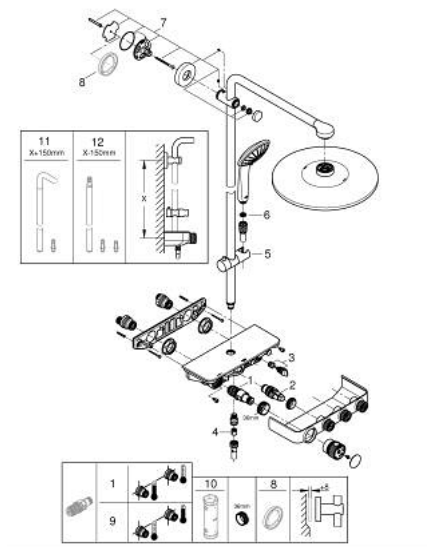

26 507 GN0 EUPHORIA SMARTCONTROL SYSTEM 310 SHOWER SYSTEM WITH THERMOSTAT FOR WALL MOUNTING

PRODUCT DESCRIPTION

- Colour: brushed cool sunrise
- consisting of:
 - horizontal 450 mm shower arm
 - upper bracket adjustable for minimal adaption to existing drilling holes
 - exposed SmartControl thermostat
- allows change between:
 - head shower Rainshower SmartActive 310
 - spray patterns: GROHE PureRain, ActiveRain
 - maximum flow rate (at 3 bar): 20 l/min
 - hand shower Euphoria 110 Massage, spray plate white
 - spray patterns: Rain, SmartRain, Massage
 - maximum flow rate (at 3 bar): 16 l/min
 - adjustable in height with gliding element
 - shower hose Silverflex 1750 mm 1/2" x 1/2" (28 388)
- GROHE DreamSpray - perfect spray pattern
- GROHE LongLife finish
- GROHE CoolTouch - no risk of scalding
- GROHE TurboStat - compact cartridge with wax thermoelement
- GROHE ProGrip - with knurled structure
- GROHE SafeStop at 38°C
- GROHE SafeStop Plus optional temperature limiter at 43°C included
- GROHE SmartControl - control the shower with intuitive push/turn button
- integrated GROHE EasyReach shower tray
- GROHE SpeedClean - effortless limescale removal
- Inner WaterGuide - inner insulation for surface protection
- TwistStop - to prevent hose from twisting
- suitable for instantaneous heaters from 18 kW/h
- minimum flow rate 5 l/min

26 507 GN0 EUPHORIA SMARTCONTROL SYSTEM 310 SHOWER SYSTEM WITH THERMOSTAT FOR WALL MOUNTING

SPARE PARTS, september 2018 – now

- 1: Thermostatic compact cartridge 1/2" (Spare part-nr. 47439000)
- 2: Cartridge (Spare part-nr. 48297000)
- 3: Non-return valve (Spare part-nr. 49069000)
- 4: Non-return valve (Spare part-nr. 08565000)
- 5: Glide element (Spare part-nr. 48177GN0)
- 6: Dirt strainer (Spare part-nr. 0700200M)
- 7: Shower rail holder (Spare part-nr. 48279GN0)
- 9: GROHE TurboStat cartridge 1/2" (Spare part-nr. 47175000)*
- 10: Socket spanner (Spare part-nr. 49059000)*