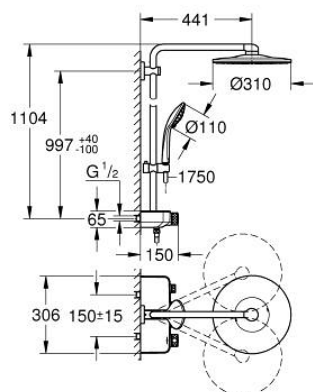

26 507 GN0 EUPHORIA SMARTCONTROL SYSTEM 310 SHOWER SYSTEM WITH THERMOSTAT FOR WALL MOUNTING

PRODUCT DESCRIPTION

- Colour: brushed cool sunrise
- consisting of:
 - horizontal 450 mm shower arm
 - upper bracket adjustable for minimal adaption to existing drilling holes
 - exposed SmartControl thermostat
- allows change between:
 - head shower Rainshower SmartActive 310
 - spray patterns: GROHE PureRain, ActiveRain
 - maximum flow rate (at 3 bar): 20 l/min
 - hand shower Euphoria 110 Massage, spray plate white
 - spray patterns: Rain, SmartRain, Massage
 - maximum flow rate (at 3 bar): 16 l/min
 - adjustable in height with gliding element
 - shower hose Silverflex 1750 mm 1/2" x 1/2" (28 388)
- GROHE DreamSpray - perfect spray pattern
- GROHE LongLife finish
- GROHE CoolTouch - no risk of scalding
- GROHE TurboStat - compact cartridge with wax thermoelement
- GROHE ProGrip - with knurled structure
- GROHE SafeStop at 38°C
- GROHE SafeStop Plus optional temperature limiter at 43°C included
- GROHE SmartControl - control the shower with intuitive push/turn button
- integrated GROHE EasyReach shower tray
- GROHE SpeedClean - effortless limescale removal
- Inner WaterGuide - inner insulation for surface protection
- TwistStop - to prevent hose from twisting
- suitable for instantaneous heaters from 18 kW/h
- minimum flow rate 5 l/min

26 507 GN0 EUPHORIA SMARTCONTROL SYSTEM 310 SHOWER SYSTEM WITH THERMOSTAT FOR WALL MOUNTING

SPARE PARTS, september 2018 – now

- 1: Thermostatic compact cartridge 1/2" (Spare part-nr. 47439000)
- 2: Cartridge (Spare part-nr. 48297000)
- 3: Non-return valve (Spare part-nr. 49069000)
- 4: Non-return valve (Spare part-nr. 08565000)
- 5: Glide element (Spare part-nr. 48177GN0)
- 6: Dirt strainer (Spare part-nr. 0700200M)
- 7: Shower rail holder (Spare part-nr. 48279GN0)
- 9: GROHE TurboStat cartridge 1/2" (Spare part-nr. 47175000)*
- 10: Socket spanner (Spare part-nr. 49059000)*