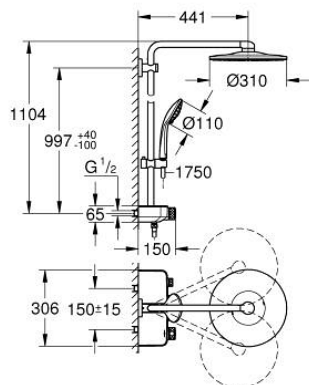

26 507 LS0 EUPHORIA SMARTCONTROL SYSTEM 310 SHOWER SYSTEM WITH THERMOSTAT FOR WALL MOUNTING

PRODUCT DESCRIPTION

- Colour: moon white/chrome
- consisting of:
 - horizontal 450 mm shower arm
 - upper bracket adjustable for minimal adaption to existing drilling holes
 - exposed SmartControl thermostat
- allows change between:
 - head shower Rainshower SmartActive 310, spray plate moon white
 - spray patterns: GROHE PureRain, ActiveRain
 - maximum flow rate (at 3 bar): 20 l/min
 - hand shower Euphoria 110 Massage, spray plate white
 - spray patterns: Rain, SmartRain, Massage
 - maximum flow rate (at 3 bar): 16 l/min
 - adjustable in height with gliding element
 - shower hose Silverflex 1750 mm 1/2" x 1/2" (28 388)
- GROHE DreamSpray - perfect spray pattern
- GROHE LongLife finish
- GROHE CoolTouch - no risk of scalding
- GROHE TurboStat - compact cartridge with wax thermoelement
- GROHE ProGrip - with knurled structure
- GROHE SafeStop at 38°C
- GROHE SafeStop Plus optional temperature limiter at 43°C included
- GROHE SmartControl - control the shower with intuitive push/turn button
- integrated GROHE EasyReach shower tray
- GROHE SpeedClean - effortless limescale removal
- Inner WaterGuide - inner insulation for surface protection
- TwistStop - to prevent hose from twisting
- suitable for instantaneous heaters from 18 kW/h
- minimum flow rate 5 l/min
- GROHE LongLife finish