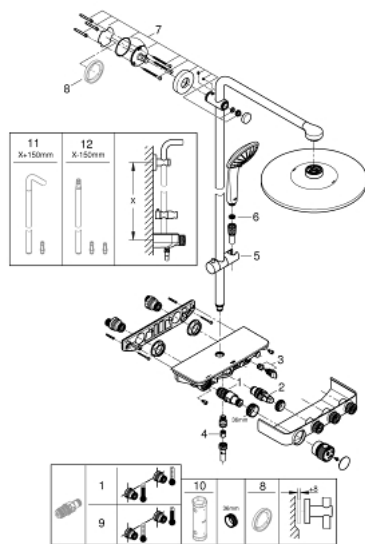

26 507 LS0 EUPHORIA SMARTCONTROL SYSTEM 310 SHOWER SYSTEM WITH THERMOSTAT FOR WALL MOUNTING

SPARE PARTS, februar 2019 – now

1. 1: Thermostatic compact cartridge 1/2" (Spare part-nr. 47439000)
  2. 2: Cartridge (Spare part-nr. 48297000)
  3. 3: Non-return valve (Spare part-nr. 49069000)
  4. 4: Non-return valve (Spare part-nr. 08565000)
  5. 5: Glide element (Spare part-nr. 48177000)
  6. 6: Dirt strainer (Spare part-nr. 0700200M)
  7. 7: Shower rail holder (Spare part-nr. 48279000)
  8. 8: Compensation disc (Spare part-nr. 27180000)*
  9. 9: GROHE TurboStat cartridge 1/2" (Spare part-nr. 47175000)*
  10. 10: Socket spanner (Spare part-nr. 49059000)*
  11. 11: Shower system pipe for retrofitting (Spare part-nr. 48497000)*
  12. 12: Shower system pipe for retrofitting (Spare part-nr. 48498000)*
2. Optional accessories