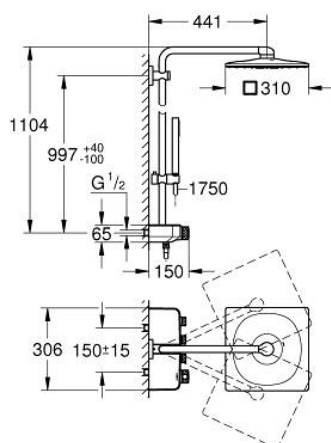

26 508 000 EUPHORIA SMARTCONTROL SYSTEM 310 CUBE SHOWER SYSTEM WITH THERMOSTAT FOR WALL MOUNTING

PRODUCT DESCRIPTION

- Colour: chrome
- consisting of:
 - horizontal 450 mm shower arm
 - upper bracket adjustable for minimal adaption to existing drilling holes
 - exposed SmartControl thermostat
- allows change between:
 - head shower Rainshower SmartActive 310 Cube
 - spray patterns: GROHE PureRain, ActiveRain
 - maximum flow rate (at 3 bar): 20 l/min
 - hand shower Euphoria Cube Stick (27 699)
 - maximum flow rate (at 3 bar): 16 l/min
 - adjustable in height with gliding element
 - shower hose Silverflex 1750 mm 1/2" x 1/2" (28 388)
- GROHE DreamSpray - perfect spray pattern
- GROHE CoolTouch - no risk of scalding
- GROHE TurboStat - compact cartridge with wax thermoelement
- GROHE ProGrip - with knurled structure
- GROHE LongLife finish
- GROHE SafeStop at 38°C
- GROHE SafeStop Plus optional temperature limiter at 43°C included
- GROHE SmartControl - control the shower with intuitive push/turn button
- integrated GROHE EasyReach shower tray
- GROHE SpeedClean - effortless limescale removal
- Inner WaterGuide - inner insulation for surface protection
- TwistStop - to prevent hose from twisting
- suitable for instantaneous heaters from 18 kW/h
- minimum flow rate 5 l/min