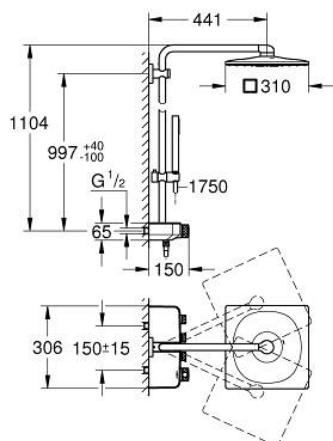

26 508 A00 EUPHORIA SMARTCONTROL SYSTEM 310 CUBE SHOWER SYSTEM WITH THERMOSTAT FOR WALL MOUNTING

PRODUCT DESCRIPTION

- Colour: hard graphite
- consisting of:
 - horizontal 450 mm shower arm
 - upper bracket adjustable for minimal adaption to existing drilling holes
 - exposed SmartControl thermostat
- allows change between:
 - head shower Rainshower SmartActive 310 Cube
 - spray patterns: GROHE PureRain, ActiveRain
 - maximum flow rate (at 3 bar): 20 l/min
 - hand shower Euphoria Cube Stick
 - maximum flow rate (at 3 bar): 16 l/min
 - adjustable in height with gliding element
 - shower hose Silverflex 1750 mm 1/2" x 1/2" (28 388)
- GROHE DreamSpray - perfect spray pattern
- GROHE CoolTouch - no risk of scalding
- GROHE TurboStat - compact cartridge with wax thermoelement
- GROHE ProGrip - with knurled structure
- GROHE LongLife finish
- GROHE SafeStop at 38°C
- GROHE SafeStop Plus optional temperature limiter at 43°C included
- GROHE SmartControl - control the shower with intuitive push/turn button
- integrated GROHE EasyReach shower tray
- GROHE SpeedClean - effortless limescale removal
- Inner WaterGuide - inner insulation for surface protection
- TwistStop - to prevent hose from twisting
- suitable for instantaneous heaters from 18 kW/h
- minimum flow rate 5 l/min

26 508 A00 EUPHORIA SMARTCONTROL SYSTEM 310 CUBE SHOWER SYSTEM WITH THERMOSTAT FOR WALL MOUNTING

SPARE PARTS, september 2018 – now

- 1: Thermostatic compact cartridge 1/2" (Spare part-nr. 47439000)
- 2: Cartridge (Spare part-nr. 48297000)
- 3: Non-return valve (Spare part-nr. 49069000)
- 4: Non-return valve (Spare part-nr. 08565000)
- 5: Glide element (Spare part-nr. 48177A00)
- 6: Dirt strainer (Spare part-nr. 0700200M)
- 7: Shower rail holder (Spare part-nr. 48279A00)
- 9: GROHE TurboStat cartridge 1/2" (Spare part-nr. 47175000)*
- 10: Socket spanner (Spare part-nr. 49059000)*