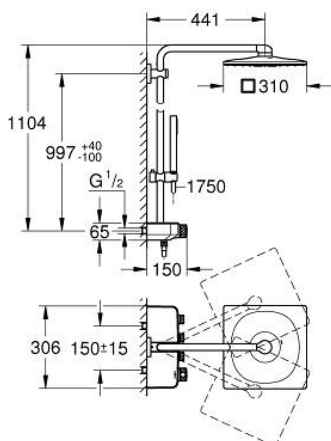

## 26 508 AL0 EUPHORIA SMARTCONTROL SYSTEM 310 CUBE SHOWER SYSTEM WITH THERMOSTAT FOR WALL MOUNTING

### PRODUCT DESCRIPTION

- Colour: brushed hard graphite
- consisting of:
  - horizontal 450 mm shower arm
  - upper bracket adjustable for minimal adaption to existing drilling holes
  - exposed SmartControl thermostat
- allows change between:
  - head shower Rainshower SmartActive 310 Cube
  - spray patterns: GROHE PureRain, ActiveRain
- maximum flow rate (at 3 bar): 20 l/min
- hand shower Euphoria Cube Stick
- maximum flow rate (at 3 bar): 16 l/min
- adjustable in height with gliding element
- shower hose Silverflex 1750 mm 1/2" x 1/2" (28 388)
- GROHE DreamSpray - perfect spray pattern
- GROHE CoolTouch - no risk of scalding
- GROHE TurboStat - compact cartridge with wax thermoelement
- GROHE ProGrip - with knurled structure
- GROHE LongLife finish
- GROHE SafeStop at 38°C
- GROHE SafeStop Plus optional temperature limiter at 43°C included
- GROHE SmartControl - control the shower with intuitive push/turn button
- integrated GROHE EasyReach shower tray
- GROHE SpeedClean - effortless limescale removal
- Inner WaterGuide - inner insulation for surface protection
- TwistStop - to prevent hose from twisting
- suitable for instantaneous heaters from 18 kW/h
- minimum flow rate 5 l/min

### SPARE PARTS, februar 2019 – now

- 1: Thermostatic compact cartridge 1/2" (Spare part-nr. 47439000)
- 2: Cartridge (Spare part-nr. 48297000)
- 3: Non-return valve (Spare part-nr. 49069000)
- 4: Non-return valve (Spare part-nr. 08565000)
- 5: Glide element (Spare part-nr. 48177AL0)
- 6: Dirt strainer (Spare part-nr. 0700200M)
- 7: Shower rail holder (Spare part-nr. 48279AL0)
- 9: GROHE TurboStat cartridge 1/2" (Spare part-nr. 47175000)\*
- 10: Socket spanner (Spare part-nr. 49059000)\*