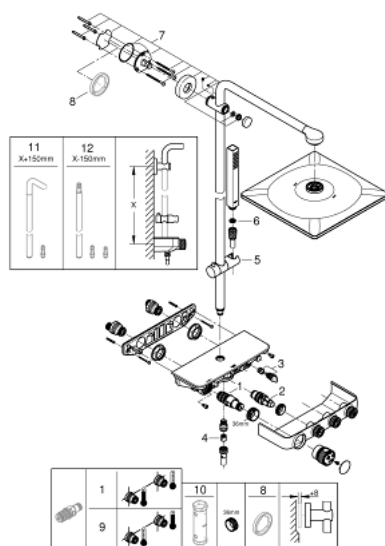

## 26 508 DC0 EUPHORIA SMARTCONTROL SYSTEM 310 CUBE SHOWER SYSTEM WITH THERMOSTAT FOR WALL MOUNTING

### PRODUCT DESCRIPTION

- Colour: supersteel
- consisting of:
  - horizontal 450 mm shower arm
  - upper bracket adjustable for minimal adaption to existing drilling holes
  - exposed SmartControl thermostat
- allows change between:
  - head shower Rainshower SmartActive 310 Cube
  - spray patterns: GROHE PureRain, ActiveRain
  - maximum flow rate (at 3 bar): 20 l/min
  - hand shower Euphoria Cube Stick
  - maximum flow rate (at 3 bar): 16 l/min
  - adjustable in height with gliding element
  - shower hose Silverflex 1750 mm 1/2" x 1/2" (28 388)
- GROHE DreamSpray - perfect spray pattern
- GROHE CoolTouch - no risk of scalding
- GROHE TurboStat - compact cartridge with wax thermoelement
- GROHE ProGrip - with knurled structure
- GROHE LongLife finish
- GROHE SafeStop at 38°C
- GROHE SafeStop Plus optional temperature limiter at 43°C included
- GROHE SmartControl - control the shower with intuitive push/turn button
- integrated GROHE EasyReach shower tray
- GROHE SpeedClean - effortless limescale removal
- Inner WaterGuide - inner insulation for surface protection
- TwistStop - to prevent hose from twisting
- suitable for instantaneous heaters from 18 kW/h
- minimum flow rate 5 l/min

### SPARE PARTS, julij 2018 – now

- 1: Thermostatic compact cartridge 1/2" (Spare part-nr. 47439000)
- 2: Cartridge (Spare part-nr. 48297000)
- 3: Non-return valve (Spare part-nr. 49069000)
- 4: Non-return valve (Spare part-nr. 08565000)
- 5: Glide element (Spare part-nr. 48177DC0)
- 6: Dirt strainer (Spare part-nr. 0700200M)
- 7: Shower rail holder (Spare part-nr. 48279DC0)
- 9: GROHE TurboStat cartridge 1/2" (Spare part-nr. 47175000)\*
- 10: Socket spanner (Spare part-nr. 49059000)\*