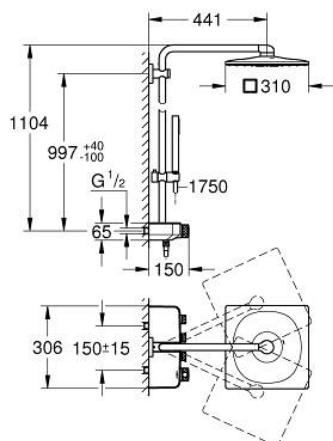

## 26 508 DC0 EUPHORIA SMARTCONTROL SYSTEM 310 CUBE SHOWER SYSTEM WITH THERMOSTAT FOR WALL MOUNTING

### PRODUCT DESCRIPTION

- Colour: supersteel
- consisting of:
  - horizontal 450 mm shower arm
  - upper bracket adjustable for minimal adaption to existing drilling holes
  - exposed SmartControl thermostat
- allows change between:
  - head shower Rainshower SmartActive 310 Cube
  - spray patterns: GROHE PureRain, ActiveRain
  - maximum flow rate (at 3 bar): 20 l/min
  - hand shower Euphoria Cube Stick
  - maximum flow rate (at 3 bar): 16 l/min
  - adjustable in height with gliding element
  - shower hose Silverflex 1750 mm 1/2" x 1/2" (28 388)
- GROHE DreamSpray - perfect spray pattern
- GROHE CoolTouch - no risk of scalding
- GROHE TurboStat - compact cartridge with wax thermoelement
- GROHE ProGrip - with knurled structure
- GROHE LongLife finish
- GROHE SafeStop at 38°C
- GROHE SafeStop Plus optional temperature limiter at 43°C included
- GROHE SmartControl - control the shower with intuitive push/turn button
- integrated GROHE EasyReach shower tray
- GROHE SpeedClean - effortless limescale removal
- Inner WaterGuide - inner insulation for surface protection
- TwistStop - to prevent hose from twisting
- suitable for instantaneous heaters from 18 kW/h
- minimum flow rate 5 l/min

### SPARE PARTS, julij 2018 – now

- 1: Thermostatic compact cartridge 1/2" (Spare part-nr. 47439000)
- 2: Cartridge (Spare part-nr. 48297000)
- 3: Non-return valve (Spare part-nr. 49069000)
- 4: Non-return valve (Spare part-nr. 08565000)
- 5: Glide element (Spare part-nr. 48177DC0)
- 6: Dirt strainer (Spare part-nr. 0700200M)
- 7: Shower rail holder (Spare part-nr. 48279DC0)
- 9: GROHE TurboStat cartridge 1/2" (Spare part-nr. 47175000)\*
- 10: Socket spanner (Spare part-nr. 49059000)\*