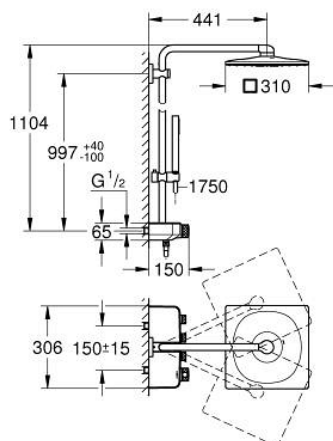

26 508 DL0 EUPHORIA SMARTCONTROL SYSTEM 310 CUBE SHOWER SYSTEM WITH THERMOSTAT FOR WALL MOUNTING

PRODUCT DESCRIPTION

- Colour: brushed warm sunset
- consisting of:
 - horizontal 450 mm shower arm
 - upper bracket adjustable for minimal adaption to existing drilling holes
 - exposed SmartControl thermostat
- allows change between:
 - head shower Rainshower SmartActive 310 Cube
 - spray patterns: GROHE PureRain, ActiveRain
 - maximum flow rate (at 3 bar): 20 l/min
 - hand shower Euphoria Cube Stick
 - maximum flow rate (at 3 bar): 16 l/min
 - adjustable in height with gliding element
 - shower hose Silverflex 1750 mm 1/2" x 1/2" (28 388)
- GROHE DreamSpray - perfect spray pattern
- GROHE CoolTouch - no risk of scalding
- GROHE TurboStat - compact cartridge with wax thermoelement
- GROHE ProGrip - with knurled structure
- GROHE LongLife finish
- GROHE SafeStop at 38°C
- GROHE SafeStop Plus optional temperature limiter at 43°C included
- GROHE SmartControl - control the shower with intuitive push/turn button
- integrated GROHE EasyReach shower tray
- GROHE SpeedClean - effortless limescale removal
- Inner WaterGuide - inner insulation for surface protection
- TwistStop - to prevent hose from twisting
- suitable for instantaneous heaters from 18 kW/h
- minimum flow rate 5 l/min

26 508 DL0 EUPHORIA SMARTCONTROL SYSTEM 310 CUBE SHOWER SYSTEM WITH THERMOSTAT FOR WALL MOUNTING

SPARE PARTS, september 2018 – now

- 1: Thermostatic compact cartridge 1/2" (Spare part-nr. 47439000)
- 2: Cartridge (Spare part-nr. 48297000)
- 3: Non-return valve (Spare part-nr. 49069000)
- 4: Non-return valve (Spare part-nr. 08565000)
- 5: Glide element (Spare part-nr. 48177DL0)
- 6: Dirt strainer (Spare part-nr. 0700200M)
- 7: Shower rail holder (Spare part-nr. 48279DL0)
- 9: GROHE TurboStat cartridge 1/2" (Spare part-nr. 47175000)*
- 10: Socket spanner (Spare part-nr. 49059000)*