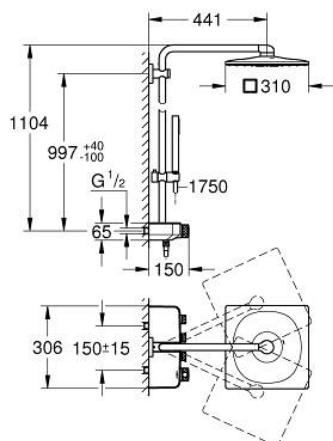

## 26 508 GL0 EUPHORIA SMARTCONTROL SYSTEM 310 CUBE SHOWER SYSTEM WITH THERMOSTAT FOR WALL MOUNTING

### PRODUCT DESCRIPTION

- Colour: cool sunrise
- consisting of:
  - horizontal 450 mm shower arm
  - upper bracket adjustable for minimal adaption to existing drilling holes
  - exposed SmartControl thermostat
- allows change between:
  - head shower Rainshower SmartActive 310 Cube
  - spray patterns: GROHE PureRain, ActiveRain
- maximum flow rate (at 3 bar): 20 l/min
- hand shower Euphoria Cube Stick
  - maximum flow rate (at 3 bar): 16 l/min
- adjustable in height with gliding element
- shower hose Silverflex 1750 mm 1/2" x 1/2" (28 388)
- GROHE DreamSpray - perfect spray pattern
- GROHE CoolTouch - no risk of scalding
- GROHE TurboStat - compact cartridge with wax thermoelement
- GROHE ProGrip - with knurled structure
- GROHE LongLife finish
- GROHE SafeStop at 38°C
- GROHE SafeStop Plus optional temperature limiter at 43°C included
- GROHE SmartControl - control the shower with intuitive push/turn button
- integrated GROHE EasyReach shower tray
- GROHE SpeedClean - effortless limescale removal
- Inner WaterGuide - inner insulation for surface protection
- TwistStop - to prevent hose from twisting
- suitable for instantaneous heaters from 18 kW/h
- minimum flow rate 5 l/min

### SPARE PARTS, september 2018 – now

- 1: Thermostatic compact cartridge 1/2" (Spare part-nr. 47439000)
- 2: Cartridge (Spare part-nr. 48297000)
- 3: Non-return valve (Spare part-nr. 49069000)
- 4: Non-return valve (Spare part-nr. 08565000)
- 5: Glide element (Spare part-nr. 48177GL0)
- 6: Dirt strainer (Spare part-nr. 0700200M)
- 7: Shower rail holder (Spare part-nr. 48279GL0)
- 9: GROHE TurboStat cartridge 1/2" (Spare part-nr. 47175000)\*
- 10: Socket spanner (Spare part-nr. 49059000)\*