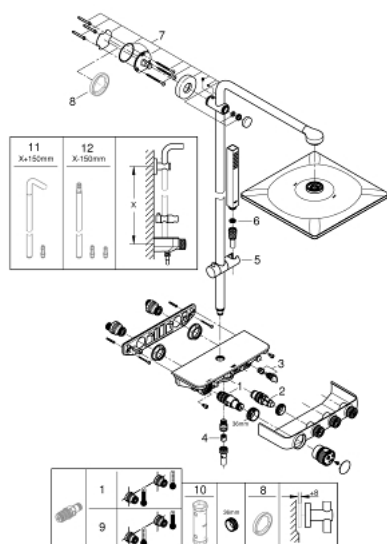

## 26 508 GL0 EUPHORIA SMARTCONTROL SYSTEM 310 CUBE SHOWER SYSTEM WITH THERMOSTAT FOR WALL MOUNTING

### PRODUCT DESCRIPTION

- Colour: cool sunrise
- consisting of:
  - horizontal 450 mm shower arm
  - upper bracket adjustable for minimal adaption to existing drilling holes
  - exposed SmartControl thermostat
- allows change between:
  - head shower Rainshower SmartActive 310 Cube
  - spray patterns: GROHE PureRain, ActiveRain
- maximum flow rate (at 3 bar): 20 l/min
- hand shower Euphoria Cube Stick
  - maximum flow rate (at 3 bar): 16 l/min
- adjustable in height with gliding element
- shower hose Silverflex 1750 mm 1/2" x 1/2" (28 388)
- GROHE DreamSpray - perfect spray pattern
- GROHE CoolTouch - no risk of scalding
- GROHE TurboStat - compact cartridge with wax thermoelement
- GROHE ProGrip - with knurled structure
- GROHE LongLife finish
- GROHE SafeStop at 38°C
- GROHE SafeStop Plus optional temperature limiter at 43°C included
- GROHE SmartControl - control the shower with intuitive push/turn button
- integrated GROHE EasyReach shower tray
- GROHE SpeedClean - effortless limescale removal
- Inner WaterGuide - inner insulation for surface protection
- TwistStop - to prevent hose from twisting
- suitable for instantaneous heaters from 18 kW/h
- minimum flow rate 5 l/min

### SPARE PARTS, september 2018 – now

- 1: Thermostatic compact cartridge 1/2" (Spare part-nr. 47439000)
- 2: Cartridge (Spare part-nr. 48297000)
- 3: Non-return valve (Spare part-nr. 49069000)
- 4: Non-return valve (Spare part-nr. 08565000)
- 5: Glide element (Spare part-nr. 48177GL0)
- 6: Dirt strainer (Spare part-nr. 0700200M)
- 7: Shower rail holder (Spare part-nr. 48279GL0)
- 9: GROHE TurboStat cartridge 1/2" (Spare part-nr. 47175000)\*
- 10: Socket spanner (Spare part-nr. 49059000)\*