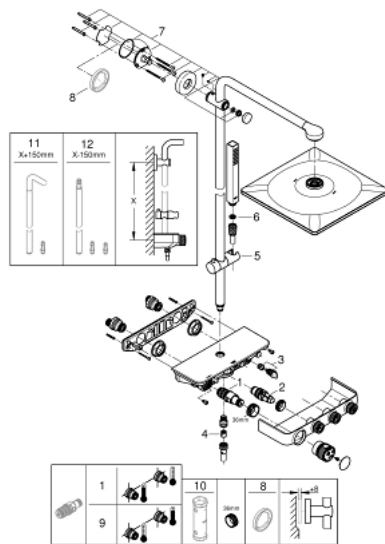

## 26 508 GN0 EUPHORIA SMARTCONTROL SYSTEM 310 CUBE SHOWER SYSTEM WITH THERMOSTAT FOR WALL MOUNTING

### PRODUCT DESCRIPTION

- Colour: brushed cool sunrise
- consisting of:
  - horizontal 450 mm shower arm
  - upper bracket adjustable for minimal adaption to existing drilling holes
  - exposed SmartControl thermostat
- allows change between:
  - head shower Rainshower SmartActive 310 Cube
  - spray patterns: GROHE PureRain, ActiveRain
  - maximum flow rate (at 3 bar): 20 l/min
  - hand shower Euphoria Cube Stick
  - maximum flow rate (at 3 bar): 16 l/min
  - adjustable in height with gliding element
  - shower hose Silverflex 1750 mm 1/2" x 1/2" (28 388)
- GROHE DreamSpray - perfect spray pattern
- GROHE CoolTouch - no risk of scalding
- GROHE TurboStat - compact cartridge with wax thermoelement
- GROHE ProGrip - with knurled structure
- GROHE LongLife finish
- GROHE SafeStop at 38°C
- GROHE SafeStop Plus optional temperature limiter at 43°C included
- GROHE SmartControl - control the shower with intuitive push/turn button
- integrated GROHE EasyReach shower tray
- GROHE SpeedClean - effortless limescale removal
- Inner WaterGuide - inner insulation for surface protection
- TwistStop - to prevent hose from twisting
- suitable for instantaneous heaters from 18 kW/h
- minimum flow rate 5 l/min

### SPARE PARTS, september 2018 – now

- 1: Thermostatic compact cartridge 1/2" (Spare part-nr. 47439000)
- 2: Cartridge (Spare part-nr. 48297000)
- 3: Non-return valve (Spare part-nr. 49069000)
- 4: Non-return valve (Spare part-nr. 08565000)
- 5: Glide element (Spare part-nr. 48177GN0)
- 6: Dirt strainer (Spare part-nr. 0700200M)
- 7: Shower rail holder (Spare part-nr. 48279GN0)
- 9: GROHE TurboStat cartridge 1/2" (Spare part-nr. 47175000)\*
- 10: Socket spanner (Spare part-nr. 49059000)\*