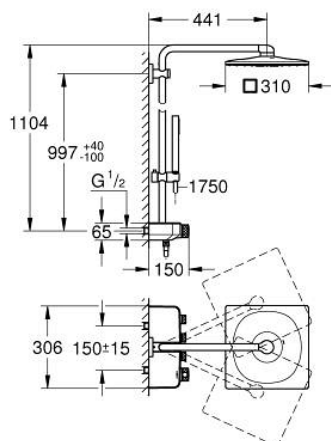

## 26 508 GN0 EUPHORIA SMARTCONTROL SYSTEM 310 CUBE SHOWER SYSTEM WITH THERMOSTAT FOR WALL MOUNTING

### PRODUCT DESCRIPTION

- Colour: brushed cool sunrise
- consisting of:
  - horizontal 450 mm shower arm
  - upper bracket adjustable for minimal adaption to existing drilling holes
  - exposed SmartControl thermostat
- allows change between:
  - head shower Rainshower SmartActive 310 Cube
  - spray patterns: GROHE PureRain, ActiveRain
  - maximum flow rate (at 3 bar): 20 l/min
  - hand shower Euphoria Cube Stick
  - maximum flow rate (at 3 bar): 16 l/min
  - adjustable in height with gliding element
  - shower hose Silverflex 1750 mm 1/2" x 1/2" (28 388)
- GROHE DreamSpray - perfect spray pattern
- GROHE CoolTouch - no risk of scalding
- GROHE TurboStat - compact cartridge with wax thermoelement
- GROHE ProGrip - with knurled structure
- GROHE LongLife finish
- GROHE SafeStop at 38°C
- GROHE SafeStop Plus optional temperature limiter at 43°C included
- GROHE SmartControl - control the shower with intuitive push/turn button
- integrated GROHE EasyReach shower tray
- GROHE SpeedClean - effortless limescale removal
- Inner WaterGuide - inner insulation for surface protection
- TwistStop - to prevent hose from twisting
- suitable for instantaneous heaters from 18 kW/h
- minimum flow rate 5 l/min

### SPARE PARTS, september 2018 – now

- 1: Thermostatic compact cartridge 1/2" (Spare part-nr. 47439000)
- 2: Cartridge (Spare part-nr. 48297000)
- 3: Non-return valve (Spare part-nr. 49069000)
- 4: Non-return valve (Spare part-nr. 08565000)
- 5: Glide element (Spare part-nr. 48177GN0)
- 6: Dirt strainer (Spare part-nr. 0700200M)
- 7: Shower rail holder (Spare part-nr. 48279GN0)
- 9: GROHE TurboStat cartridge 1/2" (Spare part-nr. 47175000)\*
- 10: Socket spanner (Spare part-nr. 49059000)\*