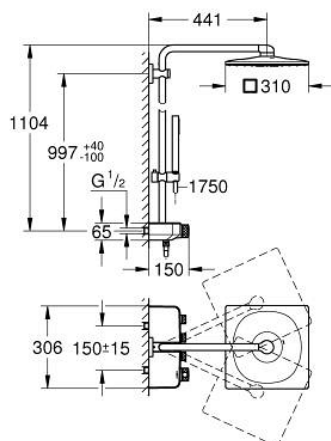

26 508 LS0 EUPHORIA SMARTCONTROL SYSTEM 310 CUBE SHOWER SYSTEM WITH THERMOSTAT FOR WALL MOUNTING

PRODUCT DESCRIPTION

- Colour: moon white/chrome
- consisting of:
 - horizontal 450 mm shower arm
 - upper bracket adjustable for minimal adaption to existing drilling holes
 - exposed SmartControl thermostat
- allows change between:
 - head shower Rainshower SmartActive 310 Cube, spray plate moon white
 - spray patterns: GROHE PureRain, ActiveRain
- maximum flow rate (at 3 bar): 20 l/min
- Euphoria Cube Stick hand shower (27 698)
 - maximum flow rate (at 3 bar): 16 l/min
- adjustable in height with gliding element
- shower hose Silverflex 1750 mm 1/2" x 1/2" (28 388)
- GROHE DreamSpray - perfect spray pattern
- GROHE LongLife finish
- GROHE CoolTouch - no risk of scalding
- GROHE TurboStat - compact cartridge with wax thermoelement
- GROHE ProGrip - with knurled structure
- GROHE SafeStop at 38°C
- GROHE SafeStop Plus optional temperature limiter at 43°C included
- GROHE SmartControl - control the shower with intuitive push/turn button
- integrated GROHE EasyReach shower tray
- GROHE SpeedClean - effortless limescale removal
- Inner WaterGuide - inner insulation for surface protection
- TwistStop - to prevent hose from twisting
- suitable for instantaneous heaters from 18 kW/h
- minimum flow rate 5 l/min