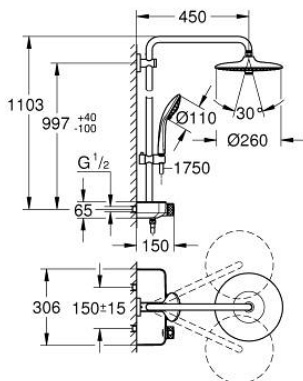

26 509 000 EUPHORIA SMARTCONTROL SYSTEM 260 SHOWER SYSTEM WITH THERMOSTAT FOR WALL MOUNTING

PRODUCT DESCRIPTION

- Colour: chrome
- consisting of:
 - horizontal 450 mm shower arm
 - upper bracket adjustable for minimal adaption to existing drilling holes
 - exposed SmartControl thermostat
- allows change between:
 - head shower Euphoria 260 (26 455)
 - spray patterns: Rain, SmartRain, Jet
 - maximum flow rate (at 3 bar): 16 l/min
- with ball joint
- rotation angle $\pm 15^\circ$
- hand shower Euphoria 110 Massage, spray plate white (27 221 001)
 - spray patterns: Rain, SmartRain, Massage
 - maximum flow rate (at 3 bar): 15 l/min
 - adjustable in height with gliding element
- shower hose Silverflex 1750 mm 1/2" x 1/2" (28 388)
- GROHE DreamSpray - perfect spray pattern
- GROHE LongLife finish
- GROHE CoolTouch - no risk of scalding
- GROHE TurboStat - compact cartridge with wax thermoelement
- GROHE ProGrip - with knurled structure
- GROHE SafeStop at 38°C
- GROHE SafeStop Plus optional temperature limiter at 43°C included
- GROHE SmartControl - control the shower with intuitive push/turn button
- integrated GROHE EasyReach shower tray
- GROHE SpeedClean - effortless limescale removal
- Inner WaterGuide - inner insulation for surface protection
- TwistStop - to prevent hose from twisting
- suitable for instantaneous heaters from 18 kW/h
- minimum flow rate 5 l/min