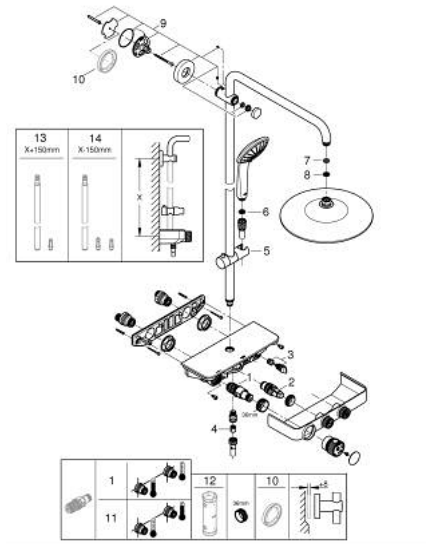

26 509 000 EUPHORIA SMARTCONTROL SYSTEM 260 SHOWER SYSTEM WITH THERMOSTAT FOR WALL MOUNTING

SPARE PARTS, februar 2019 – marec 2021

1. 1: Thermostatic compact cartridge 1/2" (Spare part-nr. 47439000)
   - 2: Cartridge (Spare part-nr. 48297000)
   - 3: Non-return valve (Spare part-nr. 49069000)
   - 4: Non-return valve (Spare part-nr. 08565000)
   - 5: Glide element (Spare part-nr. 48177000)
   - 6: Dirt strainer (Spare part-nr. 0700200M)
   - 7: Fibre seal $\varnothing 18,5 \times \varnothing 12 \times 2$ (Spare part-nr. 0138900M)
   - 8: Dirt strainer (Spare part-nr. 48007000)
   - 9: Shower rail holder (Spare part-nr. 48279000)
   - 10: Compensation disc (Spare part-nr. 27180000)*
   - 11: GROHE TurboStat cartridge 1/2" (Spare part-nr. 47175000)*
   - 12: Socket spanner (Spare part-nr. 49059000)*
   - 13: Shower system pipe for retrofitting (Spare part-nr. 48499000)*
   - 14: Shower system pipe for retrofitting (Spare part-nr. 48498000)*
2. Optional accessories