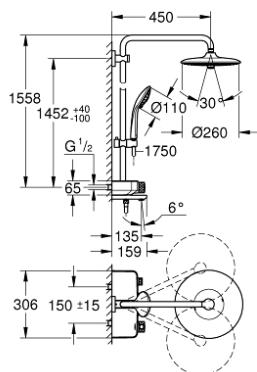

26 510 000 EUPHORIA SMARTCONTROL SYSTEM 260 SHOWER SYSTEM WITH BATH THERMOSTAT FOR WALL MOUNTING

PRODUCT DESCRIPTION

- Colour: chrome
- consisting of:
 - horizontal swivable 450 mm shower arm
 - upper bracket adjustable for minimal adaption to existing drilling holes
 - exposed SmartControl bath thermostat
- allows change between:
 - head shower Euphoria 260 (26 455)
 - spray patterns: Rain, SmartRain, Jet
 - maximum flow rate (at 3 bar): 20 l/min
- with ball joint
- rotation angle $\pm 15^\circ$
- bath inlet
 - hand shower Euphoria 110 Massage, spray plate white (27 221 001)
 - spray patterns: Rain, SmartRain, Massage
 - maximum flow rate (at 3 bar): 16 l/min
 - adjustable in height with gliding element
 - shower hose Silverflex 1750 mm 1/2" x 1/2" (28 388)
- GROHE DreamSpray - perfect spray pattern
- GROHE LongLife finish
- GROHE CoolTouch - no risk of scalding
- GROHE TurboStat - compact cartridge with wax thermoelement
- GROHE ProGrip - with knurled structure
- GROHE SafeStop at 38°C
- GROHE SafeStop Plus optional temperature limiter at 43°C included
- GROHE SmartControl - control the shower with intuitive push/turn button
- integrated GROHE EasyReach shower tray
- GROHE SpeedClean - effortless limescale removal
- Inner WaterGuide - inner insulation for surface protection
- TwistStop - to prevent hose from twisting
- suitable for instantaneous heaters from 18 kW/h
- minimum flow rate 5 l/min