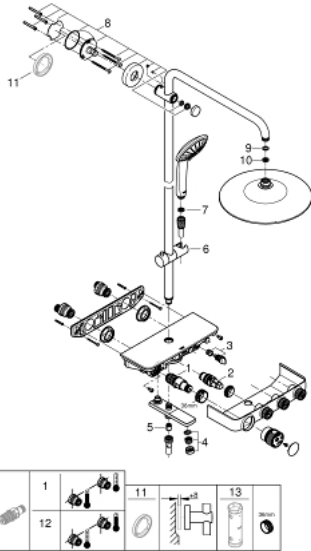

26 510 000 EUPHORIA SMARTCONTROL SYSTEM 260 SHOWER SYSTEM WITH BATH THERMOSTAT FOR WALL MOUNTING

SPARE PARTS, maj 2017 – now

- 1: Thermostatic compact cartridge 1/2" (Spare part-nr. 47439000)
- 2: Cartridge (Spare part-nr. 48297000)
- 3: Non-return valve (Spare part-nr. 49069000)
- 4: Mousseur (Spare part-nr. 13941000)
- 5: Non-return valve (Spare part-nr. 08565000)
- 6: Glide element (Spare part-nr. 48177000)
- 7: Dirt strainer (Spare part-nr. 0700200M)
- 8: Shower rail holder (Spare part-nr. 48279000)
- 9: Fibre seal Ø 18,5 x Ø 12 x 2 (Spare part-nr. 0138900M)
- 10: Dirt strainer (Spare part-nr. 48007000)
- 11: Compensation disc (Spare part-nr. 27180000)*
- 12: GROHE TurboStat cartridge 1/2" (Spare part-nr. 47175000)*
- 13: Socket spanner (Spare part-nr. 49059000)*

* Optional accessories