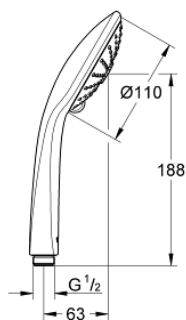

26 513 000 EUPHORIA 110 MASSAGE HAND SHOWER 3 SPRAYS

PRODUCT DESCRIPTION

- Colour: chrome
- spray face \varnothing 110 mm
- spray patterns: Rain, Massage, SmartRain
- AquaCalibrator limits maximum flow rate (at 3 bar): 6.4 l/min
- GROHE EcoJoy - Less water, perfect flow
- GROHE DreamSpray - perfect spray pattern
- GROHE SprayDimmer - stepless flow rate adjustment
- GROHE LongLife finish
- spray plate white
- GROHE SpeedClean - effortless limescale removal
- Inner WaterGuide - inner insulation for surface protection
- universal mounting system, fitting all standard shower hoses
- suitable for instantaneous heater
- min. recommended pressure 1.0 bar

26 513 000 **EUPHORIA 110 MASSAGE HAND SHOWER 3 SPRAYS**

SPARE PARTS, maj 2017 – now

1: Dirt strainer (Spare part-nr. 0700200M)