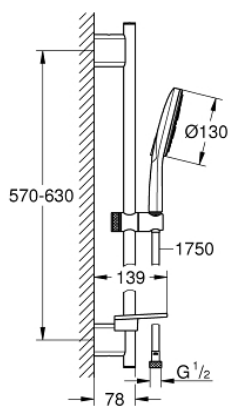

26 546 000 RAINSHOWER SMARTACTIVE 130 SHOWER RAIL SET 3 SPRAYS

PRODUCT DESCRIPTION

- Colour: chrome
- consisting of:
 - Rainshower SmartActive 130 hand shower 3 sprays (26 544)
 - maximum flow rate (at 3 bar): 12 l/min
 - shower rail 600 mm
 - with wall holders made of metal
 - shower hose Silverflex 1750 mm 1/2" x 1/2" (28 388)
 - GROHE EasyReach tray
 - GROHE DreamSpray - perfect spray pattern
 - GROHE LongLife finish
 - GROHE FastFixation Plus adjustable distance between brackets for adaption to existing drilling holes
 - GROHE TileFix adjustable depth on upper and lower bracket
 - GROHE SpeedClean - effortless limescale removal
 - Inner WaterGuide - inner insulation for surface protection
 - TwistStop - to prevent hose from twisting
 - suitable for instantaneous heater

26 546 000 RAINSHOWER SMARTACTIVE 130 SHOWER RAIL SET 3 SPRAYS

SPARE PARTS, december 2017 – now

1: Shower rail holder (Spare part-nr. 48425000)

2: Glide element (Spare part-nr. 48424000)

3: Soap dish (Spare part-nr. 48426000)

4: Dirt strainer (Spare part-nr. 0700200M)