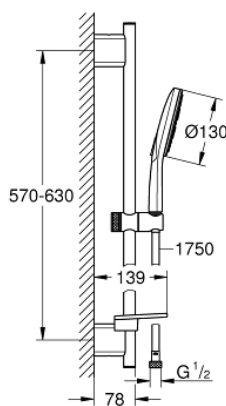

26 547 000 RAINSHOWER SMARTACTIVE 130 SHOWER RAIL SET 3 SPRAYS

PRODUCT DESCRIPTION

- Colour: chrome
- consisting of:
 - hand shower Rainshower SmartActive 130 (26 545)
 - maximum flow rate (at 3 bar): 5.5 l/min
 - shower rail 600 mm
 - with wall holders made of metal
- Rotaflex Metal Long-Life TwistStop shower hose 1750 mm (28 025)
- GROHE EasyReach tray
- GROHE EcoJoy - Less water, perfect flow
- GROHE DreamSpray - perfect spray pattern
- GROHE LongLife finish
- GROHE FastFixation Plus adjustable distance between brackets for adaption to existing drilling holes
- GROHE TileFix adjustable depth on upper and lower bracket
- GROHE SpeedClean - effortless limescale removal
- Inner WaterGuide - inner insulation for surface protection
- TwistStop - to prevent hose from twisting
- suitable for instantaneous heater

26 547 000 RAINSHOWER SMARTACTIVE 130 SHOWER RAIL SET 3 SPRAYS

SPARE PARTS, marec 2018 – now

- 1: Shower rail holder (Spare part-nr. 48425000)
- 2: Glide element (Spare part-nr. 48424000)
- 3: Soap dish (Spare part-nr. 48426000)
- 4: Dirt strainer (Spare part-nr. 0700200M)