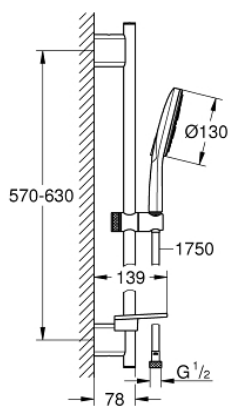

26 547 000 RAINSHOWER SMARTACTIVE 130 SHOWER RAIL SET 3 SPRAYS

PRODUCT DESCRIPTION

- Colour: chrome
- consisting of:
 - hand shower Rainshower SmartActive 130 (26 545)
 - maximum flow rate (at 3 bar): 5.5 l/min
 - shower rail 600 mm
 - with wall holders made of metal
- Rotaflex Metal Long-Life TwistStop shower hose 1750 mm (28 025)
- GROHE EasyReach tray
- GROHE EcoJoy - Less water, perfect flow
- GROHE DreamSpray - perfect spray pattern
- GROHE LongLife finish
- GROHE FastFixation Plus adjustable distance between brackets for adaption to existing drilling holes
- GROHE TileFix adjustable depth on upper and lower bracket
- GROHE SpeedClean - effortless limescale removal
- Inner WaterGuide - inner insulation for surface protection
- TwistStop - to prevent hose from twisting
- suitable for instantaneous heater

26 547 000 RAINSHOWER SMARTACTIVE 130 SHOWER RAIL SET 3 SPRAYS

SPARE PARTS, marec 2018 – now

- 1: Shower rail holder (Spare part-nr. 48425000)
- 2: Glide element (Spare part-nr. 48424000)
- 3: Soap dish (Spare part-nr. 48426000)
- 4: Dirt strainer (Spare part-nr. 0700200M)