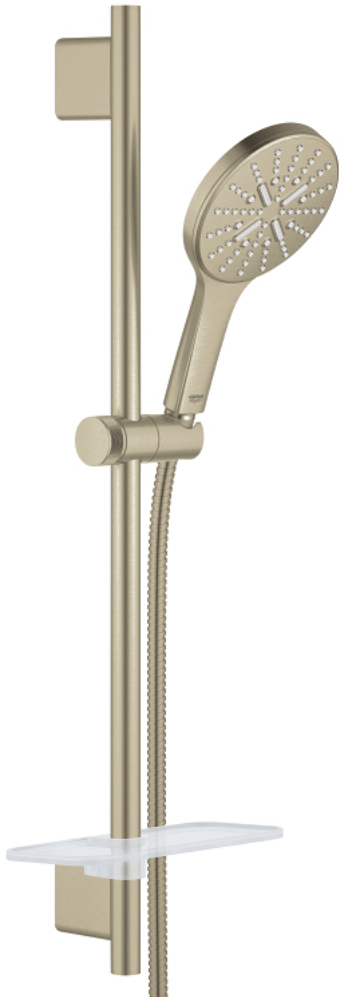

## 26 547 EN0 RAINSHOWER SMARTACTIVE 130 SHOWER RAIL SET 3 SPRAYS

### PRODUCT DESCRIPTION

- Colour: brushed nickel
- consisting of:
  - hand shower Rainshower SmartActive 130 (26 545)
  - maximum flow rate (at 3 bar): 5.5 l/min
  - shower rail 600 mm
  - with wall holders made of metal
- Rotaflex Metal Long-Life TwistStop shower hose 1750 mm (28 025)
- GROHE EasyReach tray
- GROHE EcoJoy - Less water, perfect flow
- GROHE DreamSpray - perfect spray pattern
- GROHE LongLife finish
- GROHE FastFixation Plus adjustable distance between brackets for adaption to existing drilling holes
- GROHE TileFix adjustable depth on upper and lower bracket
- GROHE SpeedClean - effortless limescale removal
- Inner WaterGuide - inner insulation for surface protection
- TwistStop - to prevent hose from twisting
- suitable for instantaneous heater
- min. recommended pressure 1.0 bar

## 26 547 EN0 RAINSHOWER SMARTACTIVE 130 SHOWER RAIL SET 3 SPRAYS

**SPARE PARTS**, december 2017 – now

- 1: Shower rail holder (Spare part-nr. 48425EN0)
- 2: Glide element (Spare part-nr. 48424EN0)
- 3: Soap dish (Spare part-nr. 48426000)
- 4: Dirt strainer (Spare part-nr. 0700200M)