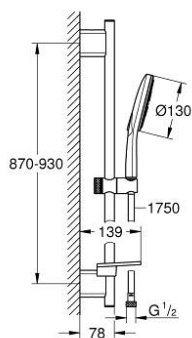

26 548 000 RAINSHOWER SMARTACTIVE 130 SHOWER RAIL SET 3 SPRAYS

PRODUCT DESCRIPTION

- Colour: chrome
- consisting of:
 - hand shower Rainshower SmartActive 130 (26 574)
 - maximum flow rate (at 3 bar): 8.5 l/min
 - shower rail 900 mm
 - with wall holders made of metal
 - shower hose Silverflex 1750 mm 1/2" x 1/2" (28 388)
 - GROHE EasyReach tray
 - GROHE EcoJoy - Less water, perfect flow
 - GROHE DreamSpray - perfect spray pattern
 - GROHE LongLife finish
 - GROHE FastFixation Plus adjustable distance between brackets for adaption to existing drilling holes
 - GROHE TileFix adjustable depth on upper and lower bracket
 - GROHE SpeedClean - effortless limescale removal
 - Inner WaterGuide - inner insulation for surface protection
 - TwistStop - to prevent hose from twisting
 - suitable for instantaneous heater
 - min. recommended pressure 1.0 bar

26 548 000 RAINSHOWER SMARTACTIVE 130 SHOWER RAIL SET 3 SPRAYS

SPARE PARTS, december 2017 – now

1: Shower rail holder (Spare part-nr. 48425000)

2: Glide element (Spare part-nr. 48424000)

3: Soap dish (Spare part-nr. 48426000)

4: Dirt strainer (Spare part-nr. 0700200M)