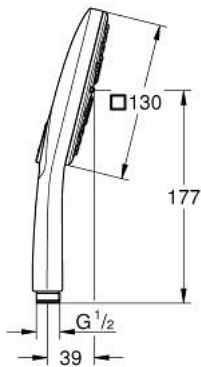

26 552 000 RAINSHOWER SMARTACTIVE 130 CUBE HAND SHOWER 3 SPRAYS

PRODUCT DESCRIPTION

- Colour: chrome
- spray plate chrome
- spray patterns: Rain, Jet, ActiveMassage
- GROHE EcoJoy - Less water, perfect flow
- maximum flow rate (at 3 bar): 5.5 l/min
- GROHE DreamSpray - perfect spray pattern
- GROHE SmartTip showering spray selection via push of a ring
- GROHE LongLife finish
- GROHE SpeedClean - effortless limescale removal
- Inner WaterGuide - inner insulation for surface protection
- universal mounting system, fitting all standard shower hoses
- suitable for instantaneous heater

26 552 000 **RAINSHOWER SMARTACTIVE 130 CUBE HAND SHOWER 3 SPRAYS**

SPARE PARTS, marec 2018 – now

1: Dirt strainer (Spare part-nr. 0700200M)