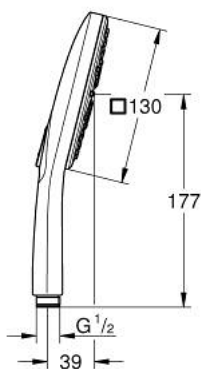

## 26 552 EN0 RAINSHOWER SMARTACTIVE 130 CUBE HAND SHOWER 3 SPRAYS

### PRODUCT DESCRIPTION

- Colour: brushed nickel
- spray plate brushed nickel
- spray patterns: Rain, Jet, ActiveMassage
- GROHE EcoJoy - Less water, perfect flow
- maximum flow rate (at 3 bar): 5.5 l/min
- GROHE DreamSpray - perfect spray pattern
- GROHE SmartTip showering spray selection via push of a ring
- GROHE LongLife finish
- GROHE SpeedClean - effortless limescale removal
- Inner WaterGuide - inner insulation for surface protection
- universal mounting system, fitting all standard shower hoses
- suitable for instantaneous heater
- min. recommended pressure 1.0 bar

26 552 EN0 **RAINSHOWER SMARTACTIVE 130 CUBE HAND SHOWER 3 SPRAYS**

**SPARE PARTS**, december 2017 – now

1: Dirt strainer (Spare part-nr. 0700200M)