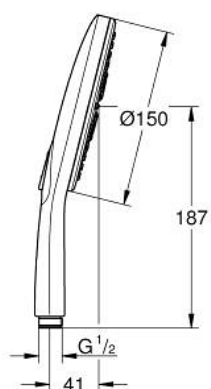

26 553 000 RAINSHOWER SMARTACTIVE 150 HAND SHOWER 3 SPRAYS

PRODUCT DESCRIPTION

- Colour: chrome
- spray plate in corresponding colour
- spray patterns: Rain, Jet, ActiveMassage
- maximum flow rate (at 3 bar): 12 l/min
- GROHE DreamSpray - perfect spray pattern
- GROHE SmartTip showering spray selection via push of a ring
- GROHE LongLife finish
- GROHE SpeedClean - effortless limescale removal
- Inner WaterGuide - inner insulation for surface protection
- universal mounting system, fitting all standard shower hoses
- suitable for instantaneous heater

26 553 000 **RAINSHOWER SMARTACTIVE 150 HAND SHOWER 3 SPRAYS**

SPARE PARTS, december 2017 – now

1: Dirt strainer (Spare part-nr. 0700200M)