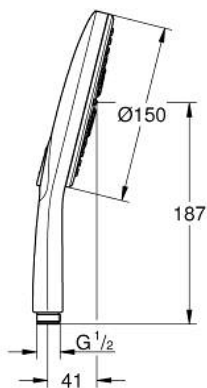

26 553 000 RAINSHOWER SMARTACTIVE 150 HAND SHOWER 3 SPRAYS

PRODUCT DESCRIPTION

- Colour: chrome
- spray plate in corresponding colour
- spray patterns: Rain, Jet, ActiveMassage
- maximum flow rate (at 3 bar): 12 l/min
- GROHE DreamSpray - perfect spray pattern
- GROHE SmartTip showering spray selection via push of a ring
- GROHE LongLife finish
- GROHE SpeedClean - effortless limescale removal
- Inner WaterGuide - inner insulation for surface protection
- universal mounting system, fitting all standard shower hoses
- suitable for instantaneous heater

26 553 000 **RAINSHOWER SMARTACTIVE 150 HAND SHOWER 3 SPRAYS**

SPARE PARTS, december 2017 – now

1: Dirt strainer (Spare part-nr. 0700200M)