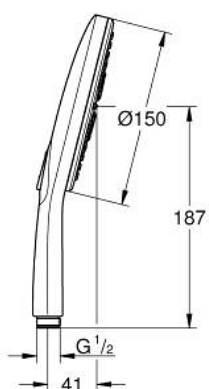

26 554 LS0 RAINSHOWER SMARTACTIVE 150 HAND SHOWER 3 SPRAYS

PRODUCT DESCRIPTION

- Colour: moon white
- spray plate moon white
- spray patterns: Rain, Jet, ActiveMassage
- maximum flow rate (at 3 bar): 8.5 l/min
- GROHE EcoJoy - Less water, perfect flow
- GROHE DreamSpray - perfect spray pattern
- GROHE SmartTip showering spray selection via push of a ring
- GROHE LongLife finish
- GROHE SpeedClean - effortless limescale removal
- Inner WaterGuide - inner insulation for surface protection
- universal mounting system, fitting all standard shower hoses
- suitable for instantaneous heater
- min. recommended pressure 1.0 bar

26 554 LS0 RAINSHOWER SMARTACTIVE 150 HAND SHOWER 3 SPRAYS

SPARE PARTS, december 2017 – now

1: Dirt strainer (Spare part-nr. 0700200M)