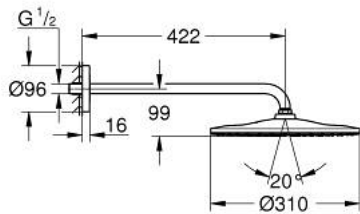

26 558 A00 RAINSHOWER MONO 310 HEAD SHOWER SET 422 MM, 1 SPRAY

PRODUCT DESCRIPTION

- Colour: hard graphite
- consisting of:
 - head shower Rainshower 310
 - spray pattern: GROHE PureRain
 - maximum flow rate (at 3 bar): 7.5 l/min
 - shower arm 422 mm
- GROHE DreamSpray - perfect spray pattern
- GROHE LongLife finish
- GROHE SpeedClean - effortless limescale removal
- Inner WaterGuide - inner insulation for surface protection
- suitable for instantaneous heater

26 558 A00 **RAINSHOWER MONO 310 HEAD SHOWER SET 422 MM, 1 SPRAY**

SPARE PARTS, september 2018 – now

1: Fibre seal Ø 18,5 x Ø 12 x 2 (Spare part-nr. 0138900M)

2: Dirt strainer (Spare part-nr. 48007000)