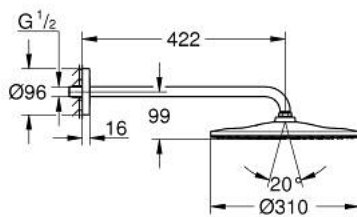

26 558 AL0 RAINSHOWER MONO 310 HEAD SHOWER SET 422 MM, 1 SPRAY

PRODUCT DESCRIPTION

- Colour: brushed hard graphite
- consisting of:
 - head shower Rainshower 310
 - spray pattern: GROHE PureRain
 - maximum flow rate (at 3 bar): 7.5 l/min
 - shower arm 422 mm
- GROHE EcoJoy - Less water, perfect flow
- GROHE DreamSpray - perfect spray pattern
- GROHE LongLife finish
- GROHE SpeedClean - effortless limescale removal
- Inner WaterGuide - inner insulation for surface protection
- suitable for instantaneous heater

26 558 AL0 RAINSHOWER MONO 310 HEAD SHOWER SET 422 MM, 1 SPRAY

SPARE PARTS, september 2018 – now

1: Fibre seal Ø 18,5 x Ø 12 x 2 (Spare part-nr. 0138900M)

2: Dirt strainer (Spare part-nr. 48007000)