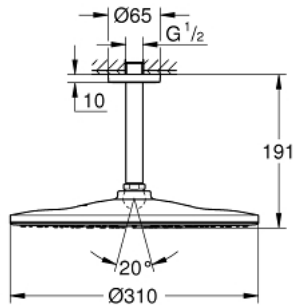

## 26 560 GL0 RAINSHOWER MONO 310 HEAD SHOWER SET CEILING 142 MM, 1 SPRAY

### PRODUCT DESCRIPTION

- Colour: cool sunrise
- consisting of:
  - head shower Rainshower 310
  - spray pattern: GROHE PureRain
  - maximum flow rate (at 3 bar): 7.5 l/min
  - Rainshower shower arm ceiling 142 mm
  - GROHE EcoJoy - Less water, perfect flow
  - GROHE DreamSpray - perfect spray pattern
  - GROHE LongLife finish
  - GROHE SpeedClean - effortless limescale removal
  - Inner WaterGuide - inner insulation for surface protection
- suitable for instantaneous heater

### SPARE PARTS, september 2018 – now

- 1: escutcheon (Spare part-nr. 11741GL0)
- 2: Fibre seal Ø 18,5 x Ø 12 x 2 (Spare part-nr. 0138900M)
- 3: Dirt strainer (Spare part-nr. 48007000)