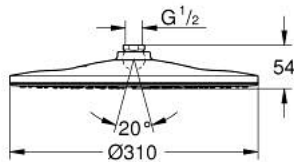

### PRODUCT DESCRIPTION

- Colour: moon white
- spray pattern: GROHE PureRain
- maximum flow rate (at 3 bar): 7.5 l/min
- spray plate moon white
- ball joint with turning angle  $\pm 10^\circ$
- connection thread 1/2"
- GROHE EcoJoy - Less water, perfect flow
- GROHE DreamSpray - perfect spray pattern
- GROHE LongLife finish
- GROHE SpeedClean - effortless limescale removal
- Inner WaterGuide - inner insulation for surface protection
- suitable for instantaneous heater
- min. recommended pressure 1.0 bar

### SPARE PARTS, januar 2018 – now

1: Fibre seal Ø 18,5 x Ø 12 x 2 (Spare part-nr. 0138900M)

2: Dirt strainer (Spare part-nr. 48007000)