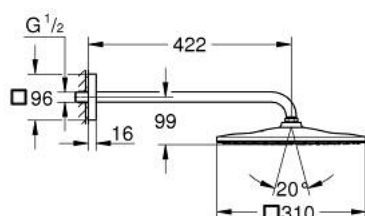

## 26 564 AL0 RAINSHOWER MONO 310 CUBE HEAD SHOWER SET 422 MM, 1 SPRAY

### PRODUCT DESCRIPTION

- Colour: brushed hard graphite
- consisting of:
  - head shower Rainshower 310
  - spray pattern: GROHE PureRain
  - maximum flow rate (at 3 bar): 7.5 l/min
  - shower arm 422 mm
- GROHE EcoJoy - Less water, perfect flow
- GROHE DreamSpray - perfect spray pattern
- GROHE LongLife finish
- GROHE SpeedClean - effortless limescale removal
- Inner WaterGuide - inner insulation for surface protection
- suitable for instantaneous heater

26 564 AL0 **RAINSHOWER MONO 310 CUBE HEAD SHOWER SET 422 MM, 1 SPRAY**

**SPARE PARTS**, september 2018 – now

1: Fibre seal Ø 18,5 x Ø 12 x 2 (Spare part-nr. 0138900M)

2: Dirt strainer (Spare part-nr. 48007000)