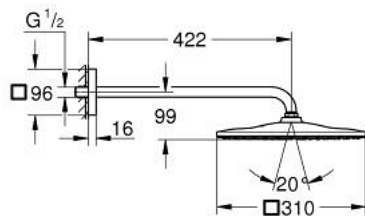

## 26 564 DA0 RAINSHOWER MONO 310 CUBE HEAD SHOWER SET 422 MM, 1 SPRAY

### PRODUCT DESCRIPTION

- Colour: warm sunset
- consisting of:
  - head shower Rainshower 310
  - spray pattern: GROHE PureRain
  - maximum flow rate (at 3 bar): 7.5 l/min
  - shower arm 422 mm
- GROHE EcoJoy - Less water, perfect flow
- GROHE DreamSpray - perfect spray pattern
- GROHE LongLife finish
- GROHE SpeedClean - effortless limescale removal
- Inner WaterGuide - inner insulation for surface protection
- suitable for instantaneous heater

26 564 DA0 **RAINSHOWER MONO 310 CUBE HEAD SHOWER SET 422 MM, 1 SPRAY**

**SPARE PARTS**, september 2018 – now

1: Fibre seal Ø 18,5 x Ø 12 x 2 (Spare part-nr. 0138900M)

2: Dirt strainer (Spare part-nr. 48007000)