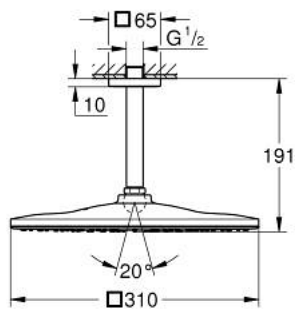

26 566 AL0 RAINSHOWER MONO 310 CUBE HEAD SHOWER SET CEILING 142 MM, 1 SPRAY

PRODUCT DESCRIPTION

- Colour: brushed hard graphite
- consisting of:
 - head shower Rainshower 310
 - spray pattern: GROHE PureRain
 - maximum flow rate (at 3 bar): 7.5 l/min
 - Rainshower shower arm ceiling 142 mm
 - GROHE EcoJoy - Less water, perfect flow
 - GROHE DreamSpray - perfect spray pattern
 - GROHE LongLife finish
 - GROHE SpeedClean - effortless limescale removal
 - Inner WaterGuide - inner insulation for surface protection
- suitable for instantaneous heater

26 566 AL0 RAINSHOWER MONO 310 CUBE HEAD SHOWER SET CEILING 142 MM, 1
SPRAY

SPARE PARTS, september 2018 – now

- 1: Escutcheon (Spare part-nr. 48118AL0)
- 2: Fibre seal \varnothing 18,5 x \varnothing 12 x 2 (Spare part-nr. 0138900M)
- 3: Dirt strainer (Spare part-nr. 48007000)