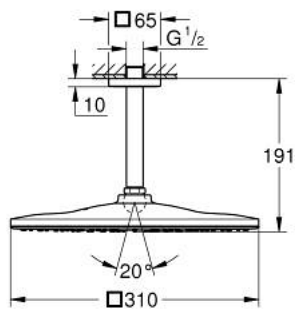

## 26 566 DC0 RAINSHOWER MONO 310 CUBE HEAD SHOWER SET CEILING 142 MM, 1 SPRAY

### PRODUCT DESCRIPTION

- Colour: supersteel
- consisting of:
  - head shower Rainshower 310
  - spray pattern: GROHE PureRain
  - maximum flow rate (at 3 bar): 7.5 l/min
  - Rainshower shower arm ceiling 142 mm
  - GROHE EcoJoy - Less water, perfect flow
  - GROHE DreamSpray - perfect spray pattern
  - GROHE LongLife finish
  - GROHE SpeedClean - effortless limescale removal
  - Inner WaterGuide - inner insulation for surface protection
- suitable for instantaneous heater

26 566 DC0 **RAINSHOWER MONO 310 CUBE HEAD SHOWER SET CEILING 142 MM, 1  
SPRAY**

**SPARE PARTS**, september 2018 – now

1: Escutcheon (Spare part-nr. 48118000)

2: Fibre seal  $\varnothing$  18,5 x  $\varnothing$  12 x 2 (Spare part-nr. 0138900M)