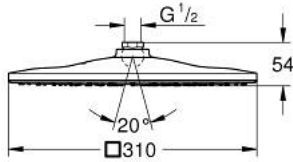

26 568 LS0 RAINSHOWER MONO 310 CUBE HEAD SHOWER 1 SPRAY

PRODUCT DESCRIPTION

- Colour: moon white
- spray pattern: GROHE PureRain
- maximum flow rate (at 3 bar): 7.5 l/min
- spray plate moon white
- ball joint with turning angle $\pm 10^\circ$
- connection thread 1/2"
- GROHE DreamSpray - perfect spray pattern
- GROHE LongLife finish
- GROHE SpeedClean - effortless limescale removal
- Inner WaterGuide - inner insulation for surface protection
- suitable for instantaneous heater

26 568 LS0 RAINSHOWER MONO 310 CUBE HEAD SHOWER 1 SPRAY

SPARE PARTS, januar 2018 – now

1: Fibre seal Ø 18,5 x Ø 12 x 2 (Spare part-nr. 0138900M)

2: Dirt strainer (Spare part-nr. 48007000)