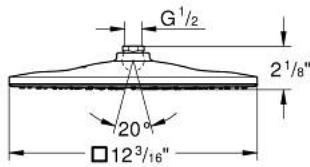

26 570 000 RAINSHOWER MONO 310 CUBE HEAD SHOWER 1 SPRAY

PRODUCT DESCRIPTION

- Colour: chrome
- spray pattern: GROHE PureRain
- maximum flow rate (at 3 bar): 6 l/min
- spray plate chrome
- ball joint with turning angle $\pm 10^\circ$
- connection thread 1/2"
- GROHE EcoJoy - Less water, perfect flow
- GROHE DreamSpray - perfect spray pattern
- GROHE LongLife finish
- GROHE SpeedClean - effortless limescale removal
- Inner WaterGuide - inner insulation for surface protection
- suitable for instantaneous heater

26 570 000 **RAINSHOWER MONO 310 CUBE HEAD SHOWER 1 SPRAY**

SPARE PARTS, januar 2018 – now

1: Fibre seal Ø 18,5 x Ø 12 x 2 (Spare part-nr. 0138900M)

2: Dirt strainer (Spare part-nr. 48007000)