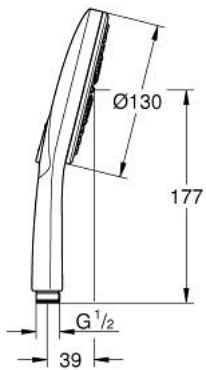

26 574 EN0 RAINSHOWER SMARTACTIVE 130 HAND SHOWER 3 SPRAYS

PRODUCT DESCRIPTION

- Colour: brushed nickel
- spray plate brushed nickel
- spray patterns: Rain, Jet, ActiveMassage
- maximum flow rate (at 3 bar): 8.5 l/min
- GROHE EcoJoy - Less water, perfect flow
- GROHE DreamSpray - perfect spray pattern
- GROHE SmartTip showering spray selection via push of a ring
- GROHE LongLife finish
- GROHE SpeedClean - effortless limescale removal
- Inner WaterGuide - inner insulation for surface protection
- universal mounting system, fitting all standard shower hoses
- suitable for instantaneous heater

26 574 EN0 RAINSHOWER SMARTACTIVE 130 HAND SHOWER 3 SPRAYS

SPARE PARTS, september 2018 – now

1: Dirt strainer (Spare part-nr. 0700200M)