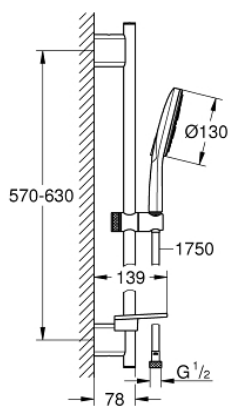

## 26 575 000 RAINSHOWER SMARTACTIVE 130 SHOWER RAIL SET 3 SPRAYS

### PRODUCT DESCRIPTION

- Colour: chrome
- consisting of:
  - hand shower Rainshower SmartActive 130 (26 574)
  - maximum flow rate (at 3 bar): 8.5 l/min
  - shower rail 600 mm
  - with wall holders made of metal
  - shower hose Silverflex 1750 mm 1/2" x 1/2" (28 388)
  - GROHE EasyReach tray
  - GROHE EcoJoy - Less water, perfect flow
  - GROHE DreamSpray - perfect spray pattern
  - GROHE LongLife finish
  - GROHE FastFixation Plus adjustable distance between brackets for adaption to existing drilling holes
  - GROHE TileFix adjustable depth on upper and lower bracket
  - GROHE SpeedClean - effortless limescale removal
  - Inner WaterGuide - inner insulation for surface protection
  - TwistStop - to prevent hose from twisting
  - suitable for instantaneous heater

### SPARE PARTS, marec 2018 – now

- 1: Shower rail holder (Spare part-nr. 48425000)
- 2: Glide element (Spare part-nr. 48424000)
- 3: Soap dish (Spare part-nr. 48426000)
- 4: Dirt strainer (Spare part-nr. 0700200M)