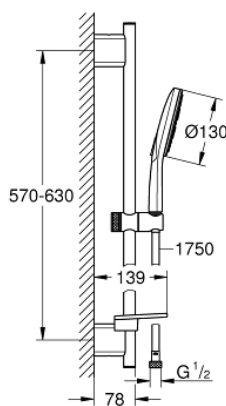

26 576 LS0 RAINSHOWER SMARTACTIVE 130 SHOWER RAIL SET 3 SPRAYS

PRODUCT DESCRIPTION

- Colour: moon white
- consisting of:
 - Rainshower SmartActive 130 hand shower 3 sprays (26 544)
 - spray plate moon white
 - shower rail 600 mm
 - with wall holders made of metal
 - shower hose Silverflex 1750 mm 1/2" x 1/2" (28 388)
 - GROHE EasyReach tray
 - GROHE DreamSpray - perfect spray pattern
 - GROHE LongLife finish
 - GROHE FastFixation Plus adjustable distance between brackets for adaption to existing drilling holes
 - GROHE TileFix adjustable depth on upper and lower bracket
 - GROHE SpeedClean - effortless limescale removal
 - Inner WaterGuide - inner insulation for surface protection
 - TwistStop - to prevent hose from twisting
 - suitable for instantaneous heater
 - min. recommended pressure 1.0 bar

26 576 LS0 RAINSHOWER SMARTACTIVE 130 SHOWER RAIL SET 3 SPRAYS

SPARE PARTS, marec 2018 – now

- 1: Shower rail holder (Spare part-nr. 48425000)
- 2: Glide element (Spare part-nr. 48424000)
- 3: Soap dish (Spare part-nr. 48426000)
- 4: Dirt strainer (Spare part-nr. 0700200M)