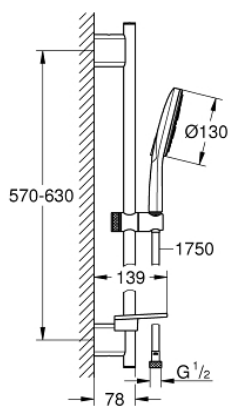

## 26 576 LS0 RAINSHOWER SMARTACTIVE 130 SHOWER RAIL SET 3 SPRAYS

### PRODUCT DESCRIPTION

- Colour: moon white
- consisting of:
  - Rainshower SmartActive 130 hand shower 3 sprays (26 544)
  - spray plate moon white
  - shower rail 600 mm
  - with wall holders made of metal
  - shower hose Silverflex 1750 mm 1/2" x 1/2" (28 388)
  - GROHE EasyReach tray
  - GROHE DreamSpray - perfect spray pattern
  - GROHE LongLife finish
  - GROHE FastFixation Plus adjustable distance between brackets for adaption to existing drilling holes
  - GROHE TileFix adjustable depth on upper and lower bracket
  - GROHE SpeedClean - effortless limescale removal
  - Inner WaterGuide - inner insulation for surface protection
  - TwistStop - to prevent hose from twisting
  - suitable for instantaneous heater
  - min. recommended pressure 1.0 bar

### SPARE PARTS, marec 2018 – now

- 1: Shower rail holder (Spare part-nr. 48425000)
- 2: Glide element (Spare part-nr. 48424000)
- 3: Soap dish (Spare part-nr. 48426000)
- 4: Dirt strainer (Spare part-nr. 0700200M)