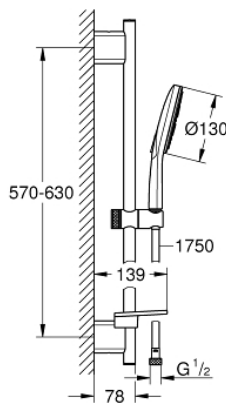

## 26 577 LS0 RAINSHOWER SMARTACTIVE 130 SHOWER RAIL SET 3 SPRAYS

### PRODUCT DESCRIPTION

- Colour: moon white
- consisting of:
  - hand shower Rainshower SmartActive 130 (26 574)
  - maximum flow rate (at 3 bar): 8.5 l/min
  - spray plate moon white
  - shower rail 600 mm
  - with wall holders made of metal
  - shower hose Silverflex 1750 mm 1/2" x 1/2" (28 388)
  - GROHE EasyReach tray
  - GROHE EcoJoy - Less water, perfect flow
  - GROHE DreamSpray - perfect spray pattern
  - GROHE LongLife finish
  - GROHE FastFixation Plus adjustable distance between brackets for adaption to existing drilling holes
  - GROHE TileFix adjustable depth on upper and lower bracket
  - GROHE SpeedClean - effortless limescale removal
  - Inner WaterGuide - inner insulation for surface protection
  - TwistStop - to prevent hose from twisting
  - suitable for instantaneous heater
  - min. recommended pressure 1.0 bar

### SPARE PARTS, marec 2018 – now

- 1: Shower rail holder (Spare part-nr. 48425000)
- 2: Glide element (Spare part-nr. 48424000)
- 3: Soap dish (Spare part-nr. 48426000)
- 4: Dirt strainer (Spare part-nr. 0700200M)