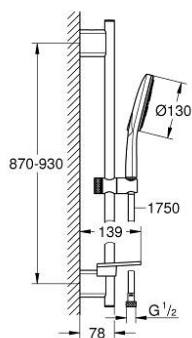

26 578 000 RAINSHOWER SMARTACTIVE 130 SHOWER RAIL SET 3 SPRAYS

PRODUCT DESCRIPTION

- Colour: chrome
- consisting of:
 - Rainshower SmartActive 130 hand shower 3 sprays (26 544)
 - maximum flow rate (at 3 bar): 12 l/min
 - shower rail 900 mm
 - with wall holders made of metal
 - shower hose Silverflex 1750 mm 1/2" x 1/2" (28 388)
 - GROHE EasyReach tray
 - GROHE DreamSpray - perfect spray pattern
 - GROHE LongLife finish
 - GROHE FastFixation Plus adjustable distance between brackets for adaption to existing drilling holes
 - GROHE TileFix adjustable depth on upper and lower bracket
 - GROHE SpeedClean - effortless limescale removal
 - Inner WaterGuide - inner insulation for surface protection
 - TwistStop - to prevent hose from twisting
 - suitable for instantaneous heater

26 578 000 RAINSHOWER SMARTACTIVE 130 SHOWER RAIL SET 3 SPRAYS

SPARE PARTS, marec 2018 – now

- 1: Shower rail holder (Spare part-nr. 48425000)
- 2: Glide element (Spare part-nr. 48424000)
- 3: Soap dish (Spare part-nr. 48426000)
- 4: Dirt strainer (Spare part-nr. 0700200M)