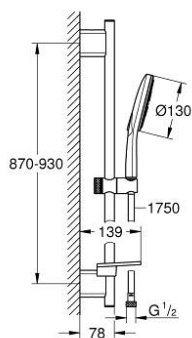

## 26 578 LS0 RAINSHOWER SMARTACTIVE 130 SHOWER RAIL SET 3 SPRAYS

### PRODUCT DESCRIPTION

- Colour: moon white
- consisting of:
  - Rainshower SmartActive 130 hand shower 3 sprays (26 544)
  - spray plate moon white
  - shower rail 900 mm
  - with wall holders made of metal
  - shower hose Silverflex 1750 mm 1/2" x 1/2" (28 388)
  - GROHE EasyReach tray
  - GROHE DreamSpray - perfect spray pattern
  - GROHE LongLife finish
  - GROHE FastFixation Plus adjustable distance between brackets for adaption to existing drilling holes
  - GROHE TileFix adjustable depth on upper and lower bracket
  - GROHE SpeedClean - effortless limescale removal
  - Inner WaterGuide - inner insulation for surface protection
  - TwistStop - to prevent hose from twisting
  - suitable for instantaneous heater

### SPARE PARTS, marec 2018 – now

- 1: Shower rail holder (Spare part-nr. 48425000)
- 2: Glide element (Spare part-nr. 48424000)
- 3: Soap dish (Spare part-nr. 48426000)
- 4: Dirt strainer (Spare part-nr. 0700200M)