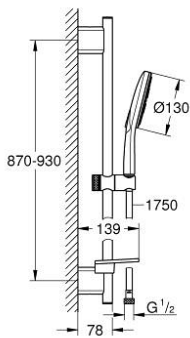

## 26 579 LS0 RAINSHOWER SMARTACTIVE 130 SHOWER RAIL SET 3 SPRAYS

### PRODUCT DESCRIPTION

- Colour: moon white
- consisting of:
  - hand shower Rainshower SmartActive 130 (26 574)
  - maximum flow rate (at 3 bar): 8.5 l/min
  - spray plate moon white
  - shower rail 900 mm
  - with wall holders made of metal
  - shower hose Silverflex 1750 mm 1/2" x 1/2" (28 388)
  - GROHE EasyReach tray
  - GROHE EcoJoy - Less water, perfect flow
  - GROHE DreamSpray - perfect spray pattern
  - GROHE LongLife finish
  - GROHE FastFixation Plus adjustable distance between brackets for adaption to existing drilling holes
  - GROHE TileFix adjustable depth on upper and lower bracket
  - GROHE SpeedClean - effortless limescale removal
  - Inner WaterGuide - inner insulation for surface protection
  - TwistStop - to prevent hose from twisting
  - suitable for instantaneous heater

### SPARE PARTS, marec 2018 – now

- 1: Shower rail holder (Spare part-nr. 48425000)
- 2: Glide element (Spare part-nr. 48424000)
- 3: Soap dish (Spare part-nr. 48426000)
- 4: Dirt strainer (Spare part-nr. 0700200M)