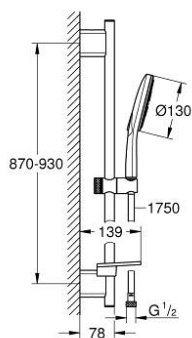

## 26 579 LS0 RAINSHOWER SMARTACTIVE 130 SHOWER RAIL SET 3 SPRAYS

### PRODUCT DESCRIPTION

- Colour: moon white
- consisting of:
  - hand shower Rainshower SmartActive 130 (26 574)
  - maximum flow rate (at 3 bar): 8.5 l/min
  - spray plate moon white
  - shower rail 900 mm
  - with wall holders made of metal
  - shower hose Silverflex 1750 mm 1/2" x 1/2" (28 388)
  - GROHE EasyReach tray
  - GROHE EcoJoy - Less water, perfect flow
  - GROHE DreamSpray - perfect spray pattern
  - GROHE LongLife finish
  - GROHE FastFixation Plus adjustable distance between brackets for adaption to existing drilling holes
  - GROHE TileFix adjustable depth on upper and lower bracket
  - GROHE SpeedClean - effortless limescale removal
  - Inner WaterGuide - inner insulation for surface protection
  - TwistStop - to prevent hose from twisting
  - suitable for instantaneous heater

### SPARE PARTS, marec 2018 – now

- 1: Shower rail holder (Spare part-nr. 48425000)
- 2: Glide element (Spare part-nr. 48424000)
- 3: Soap dish (Spare part-nr. 48426000)
- 4: Dirt strainer (Spare part-nr. 0700200M)