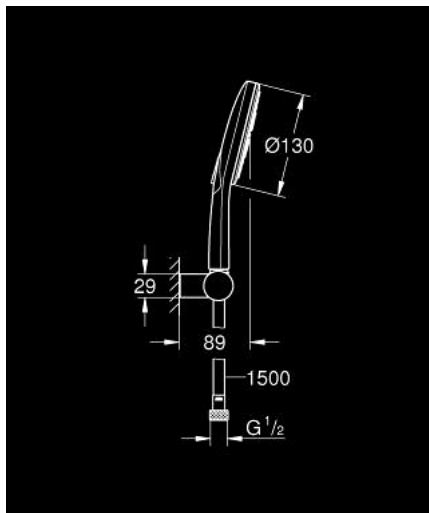

26 580 000 RAINSHOWER SMARTACTIVE 130 WALL HOLDER SET 3 SPRAYS

PRODUCT DESCRIPTION

- Colour: chrome
- consisting of:
 - hand shower Rainshower SmartActive 130 (26 574)
 - maximum flow rate (at 3 bar): 8.5 l/min
 - wall shower holder, adjustable (27 055)
 - Silverflex shower hose 1500 mm 1/2" x 1/2" (28 364)
 - GROHE EcoJoy - Less water, perfect flow
 - GROHE DreamSpray - perfect spray pattern
 - GROHE LongLife finish
 - GROHE SpeedClean - effortless limescale removal
 - Inner WaterGuide - inner insulation for surface protection
 - TwistStop - to prevent hose from twisting
 - suitable for instantaneous heater

26 580 000 **RAINSHOWER SMARTACTIVE 130 WALL HOLDER SET 3 SPRAYS**

SPARE PARTS, marec 2018 – now

1: Dirt strainer (Spare part-nr. 0700200M)