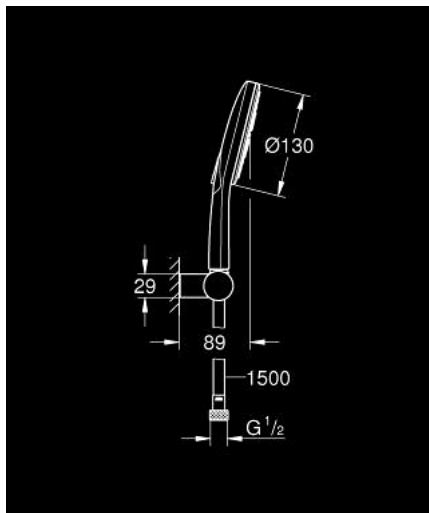

26 580 LS0 RAINSHOWER SMARTACTIVE 130 WALL HOLDER SET 3 SPRAYS

PRODUCT DESCRIPTION

- Colour: moon white
- consisting of:
 - hand shower Rainshower SmartActive 130 (26 574)
 - maximum flow rate (at 3 bar): 8.5 l/min
 - wall shower holder, adjustable (27 055)
 - Silverflex shower hose 1500 mm 1/2" x 1/2" (28 364)
 - GROHE EcoJoy - Less water, perfect flow
 - GROHE DreamSpray - perfect spray pattern
 - GROHE LongLife finish
 - GROHE SpeedClean - effortless limescale removal
 - Inner WaterGuide - inner insulation for surface protection
 - TwistStop - to prevent hose from twisting
 - suitable for instantaneous heater
 - spray plate moon white

26 580 LS0 RAINSHOWER SMARTACTIVE 130 WALL HOLDER SET 3 SPRAYS

SPARE PARTS, marec 2018 – now

1: Dirt strainer (Spare part-nr. 0700200M)