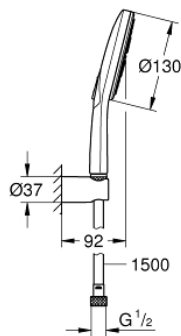

26 581 000 RAINSHOWER SMARTACTIVE 130 WALL HOLDER SET 3 SPRAYS

PRODUCT DESCRIPTION

- Colour: chrome
- consisting of:
 - hand shower Rainshower SmartActive 130 (26 574)
 - maximum flow rate (at 3 bar): 8.5 l/min
 - wall shower holder (27 056)
 - Silverflex shower hose 1500 mm 1/2" x 1/2" (28 364)
 - GROHE EcoJoy - Less water, perfect flow
 - GROHE DreamSpray - perfect spray pattern
 - GROHE LongLife finish
 - GROHE SpeedClean - effortless limescale removal
 - Inner WaterGuide - inner insulation for surface protection
 - TwistStop - to prevent hose from twisting
 - suitable for instantaneous heater

26 581 000 **RAINSHOWER SMARTACTIVE 130 WALL HOLDER SET 3 SPRAYS**

SPARE PARTS, marec 2018 – now

1: Dirt strainer (Spare part-nr. 0700200M)