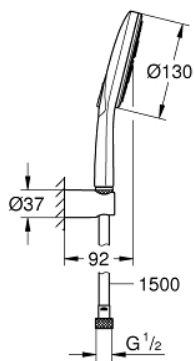

26 581 LS0 RAINSHOWER SMARTACTIVE 130 WALL HOLDER SET 3 SPRAYS

PRODUCT DESCRIPTION

- Colour: moon white
- consisting of:
 - hand shower Rainshower SmartActive 130 (26 574)
 - maximum flow rate (at 3 bar): 8.5 l/min
 - spray plate moon white
 - wall shower holder (27 056)
 - Silverflex shower hose 1500 mm 1/2" x 1/2" (28 364)
 - GROHE EcoJoy - Less water, perfect flow
 - GROHE DreamSpray - perfect spray pattern
 - GROHE LongLife finish
 - GROHE SpeedClean - effortless limescale removal
 - Inner WaterGuide - inner insulation for surface protection
 - TwistStop - to prevent hose from twisting
 - suitable for instantaneous heater

26 581 LS0 RAINSHOWER SMARTACTIVE 130 WALL HOLDER SET 3 SPRAYS

SPARE PARTS, marec 2018 – now

1: Dirt strainer (Spare part-nr. 0700200M)