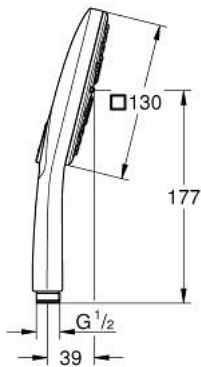

26 582 A00 RAINSHOWER SMARTACTIVE 130 CUBE HAND SHOWER 3 SPRAYS

PRODUCT DESCRIPTION

- Colour: hard graphite
- spray plate in corresponding colour
- spray patterns: Rain, Jet, ActiveMassage
- maximum flow rate (at 3 bar): 8.5 l/min
- GROHE EcoJoy - Less water, perfect flow
- GROHE DreamSpray - perfect spray pattern
- GROHE SmartTip showering spray selection via push of a ring
- GROHE LongLife finish
- GROHE SpeedClean - effortless limescale removal
- Inner WaterGuide - inner insulation for surface protection
- universal mounting system, fitting all standard shower hoses
- suitable for instantaneous heater
- min. recommended pressure 1.0 bar

26 582 A00 **RAINSHOWER SMARTACTIVE 130 CUBE HAND SHOWER 3 SPRAYS**

SPARE PARTS, september 2018 – now

1: Dirt strainer (Spare part-nr. 0700200M)