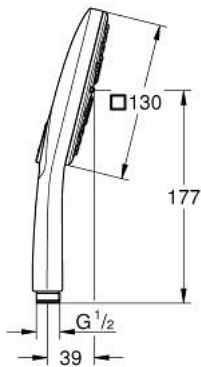

## 26 582 AL0 RAINSHOWER SMARTACTIVE 130 CUBE HAND SHOWER 3 SPRAYS

### PRODUCT DESCRIPTION

- Colour: brushed hard graphite
- spray plate in corresponding colour
- spray patterns: Rain, Jet, ActiveMassage
- maximum flow rate (at 3 bar): 8.5 l/min
- GROHE EcoJoy - Less water, perfect flow
- GROHE DreamSpray - perfect spray pattern
- GROHE SmartTip showering spray selection via push of a ring
- GROHE LongLife finish
- GROHE SpeedClean - effortless limescale removal
- Inner WaterGuide - inner insulation for surface protection
- universal mounting system, fitting all standard shower hoses
- suitable for instantaneous heater
- min. recommended pressure 1.0 bar

## 26 582 AL0 RAINSHOWER SMARTACTIVE 130 CUBE HAND SHOWER 3 SPRAYS

**SPARE PARTS**, september 2018 – now

1: Dirt strainer (Spare part-nr. 0700200M)