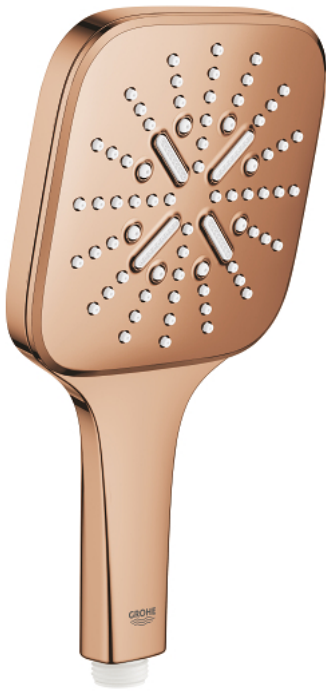

26 582 DA0 RAINSHOWER SMARTACTIVE 130 CUBE HAND SHOWER 3 SPRAYS

PRODUCT DESCRIPTION

- Colour: warm sunset
- spray plate in corresponding colour
- spray patterns: Rain, Jet, ActiveMassage
- maximum flow rate (at 3 bar): 8.5 l/min
- GROHE EcoJoy - Less water, perfect flow
- GROHE DreamSpray - perfect spray pattern
- GROHE SmartTip showering spray selection via push of a ring
- GROHE LongLife finish
- GROHE SpeedClean - effortless limescale removal
- Inner WaterGuide - inner insulation for surface protection
- universal mounting system, fitting all standard shower hoses
- suitable for instantaneous heater
- min. recommended pressure 1.0 bar

26 582 DA0 **RAINSHOWER SMARTACTIVE 130 CUBE HAND SHOWER 3 SPRAYS**

SPARE PARTS, september 2018 – now

1: Dirt strainer (Spare part-nr. 0700200M)