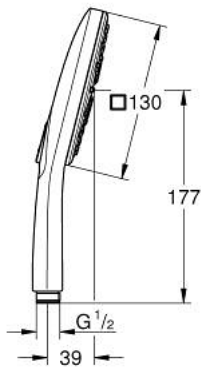

26 582 DA0 RAINSHOWER SMARTACTIVE 130 CUBE HAND SHOWER 3 SPRAYS

PRODUCT DESCRIPTION

- Colour: warm sunset
- spray plate in corresponding colour
- spray patterns: Rain, Jet, ActiveMassage
- maximum flow rate (at 3 bar): 8.5 l/min
- GROHE EcoJoy - Less water, perfect flow
- GROHE DreamSpray - perfect spray pattern
- GROHE SmartTip showering spray selection via push of a ring
- GROHE LongLife finish
- GROHE SpeedClean - effortless limescale removal
- Inner WaterGuide - inner insulation for surface protection
- universal mounting system, fitting all standard shower hoses
- suitable for instantaneous heater
- min. recommended pressure 1.0 bar

26 582 DA0 **RAINSHOWER SMARTACTIVE 130 CUBE HAND SHOWER 3 SPRAYS**

SPARE PARTS, september 2018 – now

1: Dirt strainer (Spare part-nr. 0700200M)