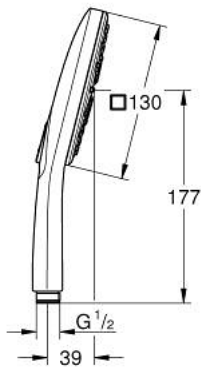

26 582 DC0 RAINSHOWER SMARTACTIVE 130 CUBE HAND SHOWER 3 SPRAYS

PRODUCT DESCRIPTION

- Colour: supersteel
- spray plate in corresponding colour
- spray patterns: Rain, Jet, ActiveMassage
- maximum flow rate (at 3 bar): 8.5 l/min
- GROHE EcoJoy - Less water, perfect flow
- GROHE DreamSpray - perfect spray pattern
- GROHE SmartTip showering spray selection via push of a ring
- GROHE LongLife finish
- GROHE SpeedClean - effortless limescale removal
- Inner WaterGuide - inner insulation for surface protection
- universal mounting system, fitting all standard shower hoses
- suitable for instantaneous heater

26 582 DC0 RAINSHOWER SMARTACTIVE 130 CUBE HAND SHOWER 3 SPRAYS

SPARE PARTS, julij 2018 – now

1: Dirt strainer (Spare part-nr. 0700200M)