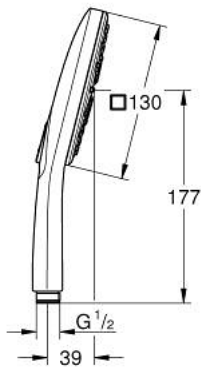

26 582 DL0 RAINSHOWER SMARTACTIVE 130 CUBE HAND SHOWER 3 SPRAYS

PRODUCT DESCRIPTION

- Colour: brushed warm sunset
- spray plate in corresponding colour
- spray patterns: Rain, Jet, ActiveMassage
- maximum flow rate (at 3 bar): 8.5 l/min
- GROHE EcoJoy - Less water, perfect flow
- GROHE DreamSpray - perfect spray pattern
- GROHE SmartTip showering spray selection via push of a ring
- GROHE LongLife finish
- GROHE SpeedClean - effortless limescale removal
- Inner WaterGuide - inner insulation for surface protection
- universal mounting system, fitting all standard shower hoses
- suitable for instantaneous heater
- min. recommended pressure 1.0 bar

26 582 DL0 RAINSHOWER SMARTACTIVE 130 CUBE HAND SHOWER 3 SPRAYS

SPARE PARTS, september 2018 – now

1: Dirt strainer (Spare part-nr. 0700200M)