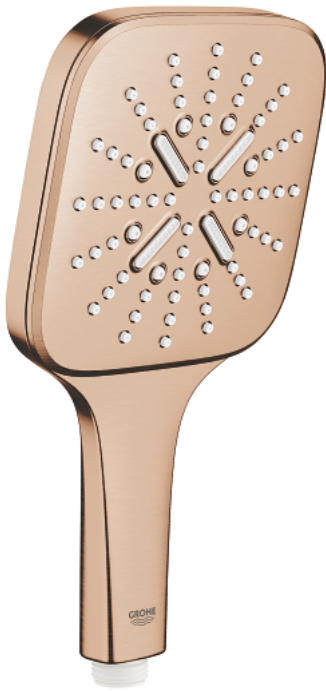

26 582 DL0 RAINSHOWER SMARTACTIVE 130 CUBE HAND SHOWER 3 SPRAYS

PRODUCT DESCRIPTION

- Colour: brushed warm sunset
- spray plate in corresponding colour
- spray patterns: Rain, Jet, ActiveMassage
- maximum flow rate (at 3 bar): 8.5 l/min
- GROHE EcoJoy - Less water, perfect flow
- GROHE DreamSpray - perfect spray pattern
- GROHE SmartTip showering spray selection via push of a ring
- GROHE LongLife finish
- GROHE SpeedClean - effortless limescale removal
- Inner WaterGuide - inner insulation for surface protection
- universal mounting system, fitting all standard shower hoses
- suitable for instantaneous heater
- min. recommended pressure 1.0 bar

26 582 DL0 RAINSHOWER SMARTACTIVE 130 CUBE HAND SHOWER 3 SPRAYS

SPARE PARTS, september 2018 – now

1: Dirt strainer (Spare part-nr. 0700200M)