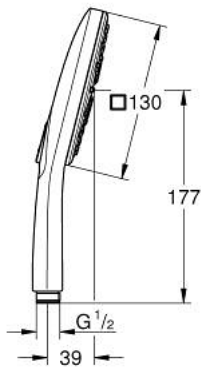

26 582 GL0 RAINSHOWER SMARTACTIVE 130 CUBE HAND SHOWER 3 SPRAYS

PRODUCT DESCRIPTION

- Colour: cool sunrise
- spray plate in corresponding colour
- spray patterns: Rain, Jet, ActiveMassage
- maximum flow rate (at 3 bar): 8.5 l/min
- GROHE EcoJoy - Less water, perfect flow
- GROHE DreamSpray - perfect spray pattern
- GROHE SmartTip showering spray selection via push of a ring
- GROHE LongLife finish
- GROHE SpeedClean - effortless limescale removal
- Inner WaterGuide - inner insulation for surface protection
- universal mounting system, fitting all standard shower hoses
- suitable for instantaneous heater
- min. recommended pressure 1.0 bar

26 582 GL0 **RAINSHOWER SMARTACTIVE 130 CUBE HAND SHOWER 3 SPRAYS**

SPARE PARTS, september 2018 – now

1: Dirt strainer (Spare part-nr. 0700200M)