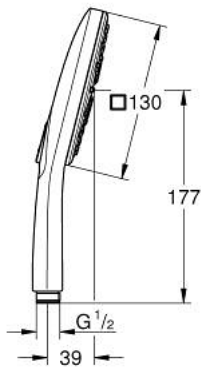

## 26 582 GL0 RAINSHOWER SMARTACTIVE 130 CUBE HAND SHOWER 3 SPRAYS

### PRODUCT DESCRIPTION

- Colour: cool sunrise
- spray plate in corresponding colour
- spray patterns: Rain, Jet, ActiveMassage
- maximum flow rate (at 3 bar): 8.5 l/min
- GROHE EcoJoy - Less water, perfect flow
- GROHE DreamSpray - perfect spray pattern
- GROHE SmartTip showering spray selection via push of a ring
- GROHE LongLife finish
- GROHE SpeedClean - effortless limescale removal
- Inner WaterGuide - inner insulation for surface protection
- universal mounting system, fitting all standard shower hoses
- suitable for instantaneous heater
- min. recommended pressure 1.0 bar

26 582 GL0 **RAINSHOWER SMARTACTIVE 130 CUBE HAND SHOWER 3 SPRAYS**

**SPARE PARTS**, september 2018 – now

1: Dirt strainer (Spare part-nr. 0700200M)