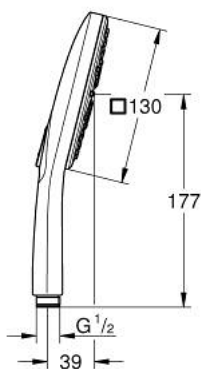

### PRODUCT DESCRIPTION

- Colour: brushed cool sunrise
- spray plate in corresponding colour
- spray patterns: Rain, Jet, ActiveMassage
- maximum flow rate (at 3 bar): 8.5 l/min
- GROHE EcoJoy - Less water, perfect flow
- GROHE DreamSpray - perfect spray pattern
- GROHE SmartTip showering spray selection via push of a ring
- GROHE LongLife finish
- GROHE SpeedClean - effortless limescale removal
- Inner WaterGuide - inner insulation for surface protection
- universal mounting system, fitting all standard shower hoses
- suitable for instantaneous heater
- min. recommended pressure 1.0 bar

## 26 582 GN0 RAINSHOWER SMARTACTIVE 130 CUBE HAND SHOWER 3 SPRAYS

**SPARE PARTS**, september 2018 – now

1: Dirt strainer (Spare part-nr. 0700200M)