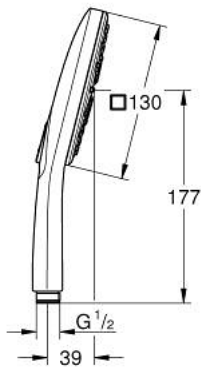

26 582 LS0 RAINSHOWER SMARTACTIVE 130 CUBE HAND SHOWER 3 SPRAYS

PRODUCT DESCRIPTION

- Colour: moon white
- spray plate moon white
- spray patterns: Rain, Jet, ActiveMassage
- maximum flow rate (at 3 bar): 8.5 l/min
- GROHE EcoJoy - Less water, perfect flow
- GROHE DreamSpray - perfect spray pattern
- GROHE SmartTip showering spray selection via push of a ring
- GROHE LongLife finish
- GROHE SpeedClean - effortless limescale removal
- Inner WaterGuide - inner insulation for surface protection
- universal mounting system, fitting all standard shower hoses
- suitable for instantaneous heater

26 582 LS0 RAINSHOWER SMARTACTIVE 130 CUBE HAND SHOWER 3 SPRAYS

SPARE PARTS, marec 2018 – now

1: Dirt strainer (Spare part-nr. 0700200M)